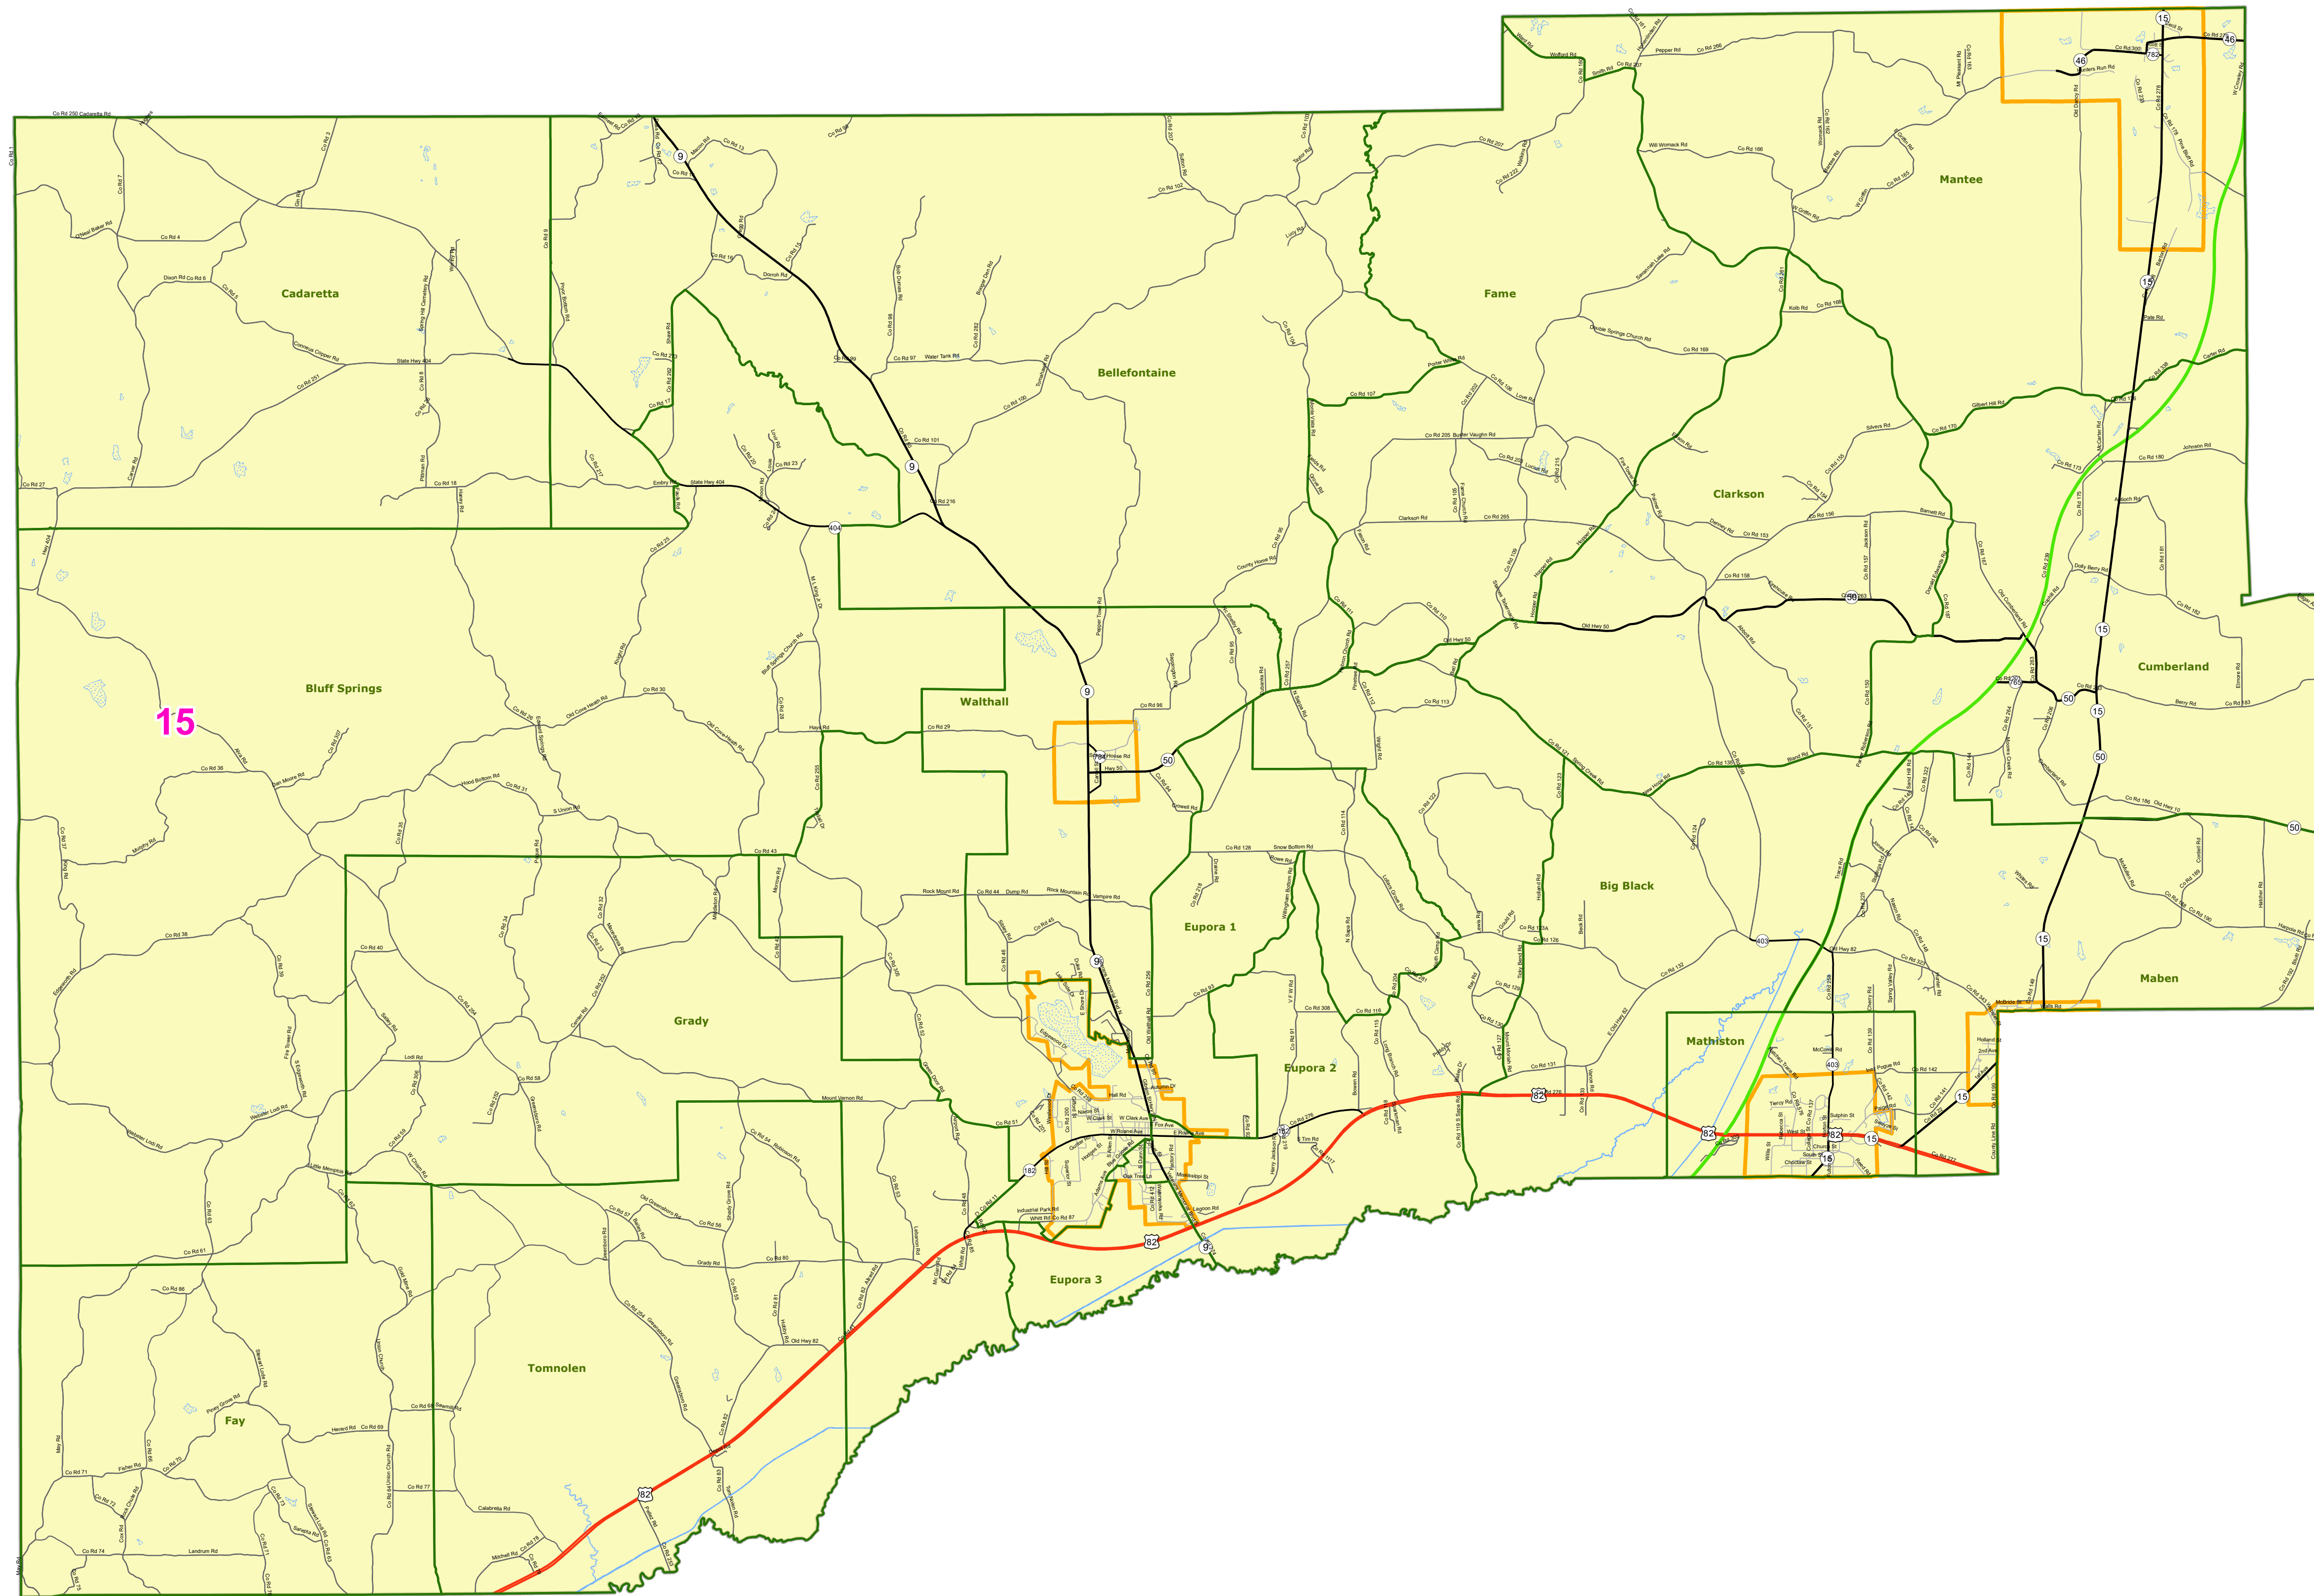

MS Senate Districts Webster County

JR202 as Adopted March 29, 2022