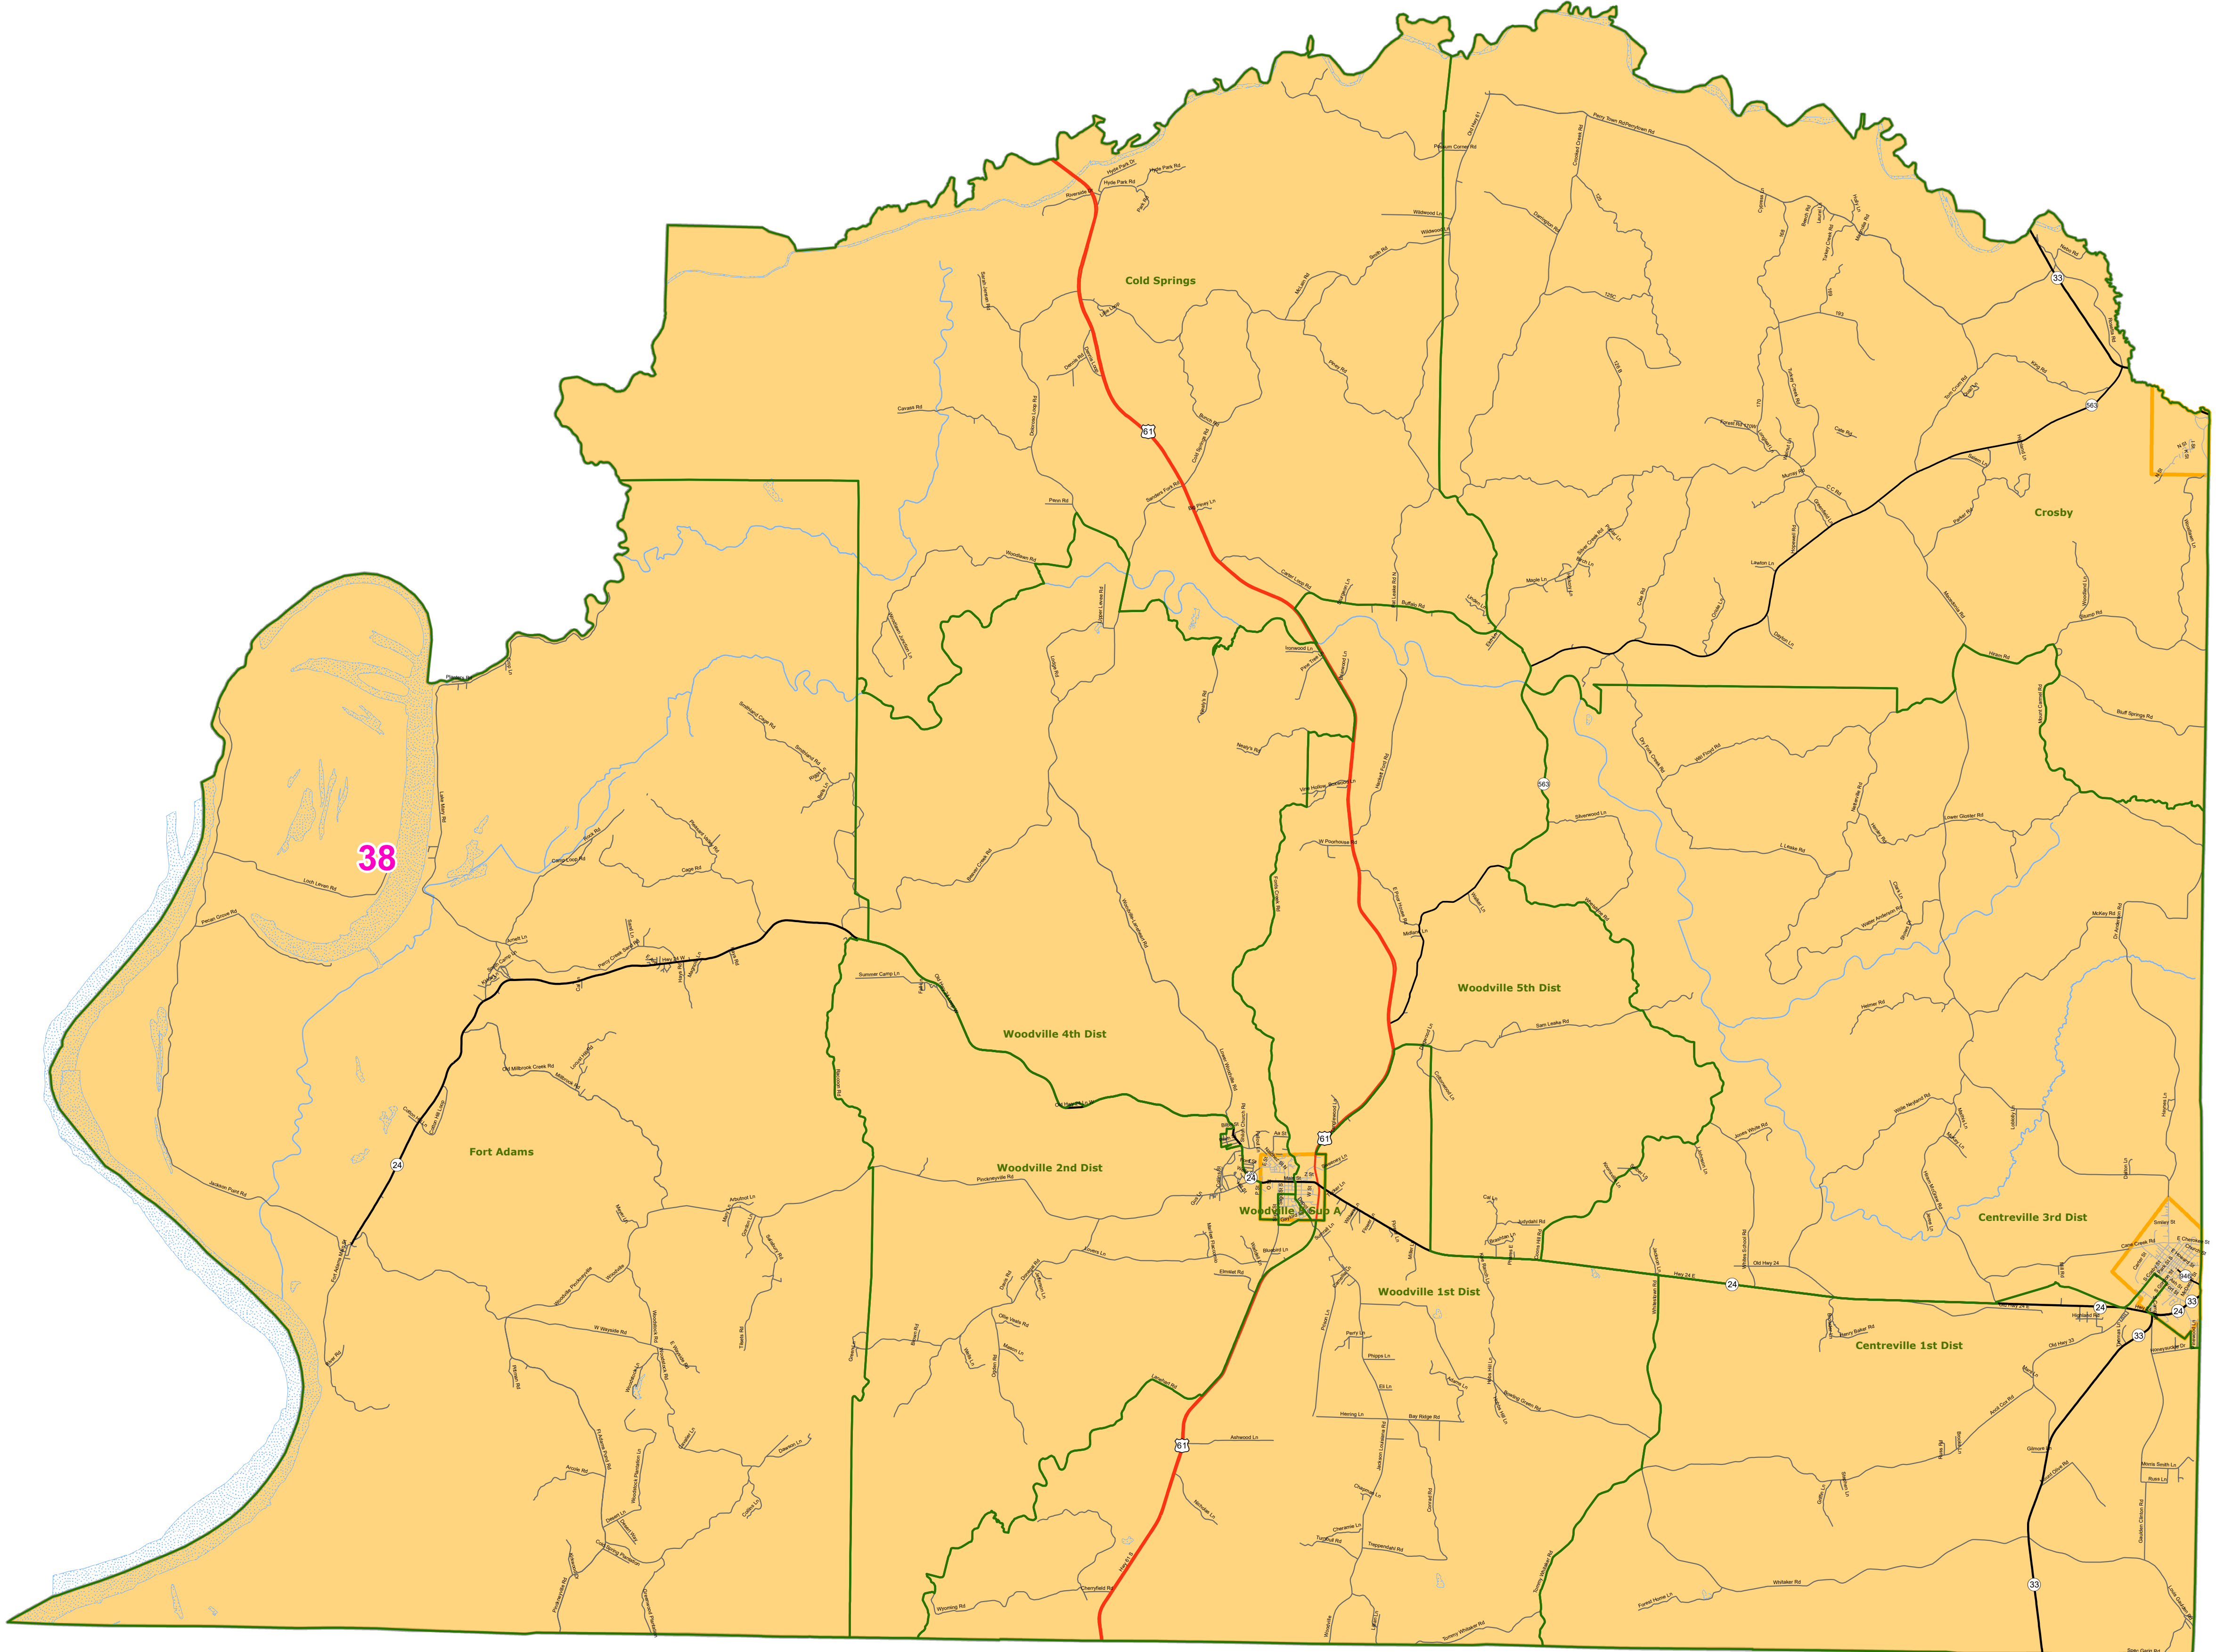

MS Senate Districts Wilkinson County

JR202 as Adopted March 29, 2022

- Voting Precincts
- 1 - Interstates
- 2 - US Highways
- 3 - MS Hwys (1 -99)
- 4 - MS Hwys (100-999)
- 5 - Natchez Trace
- 6 - County Roads
- 7 - City Streets
- 8 - Trails
- Rivers
- Lakes/Ponds
- Cities
- County Borders

Election Districts were compiled on a whole block basis by Legislative staff. Base data (roads, cities, precincts, and counties) were compiled by MARIS from 2020 U.S. Census Bureau TIGER Files. Although the information contained on this map is believed to be accurate, the Board of Trustees, State Institutions of Higher Learning/ MARIS, the Standing Joint Committee on Reapportionment make no warranties as to the completeness, accuracy, reliability or suitability of the data for any use, or for any conclusions derived from this map.