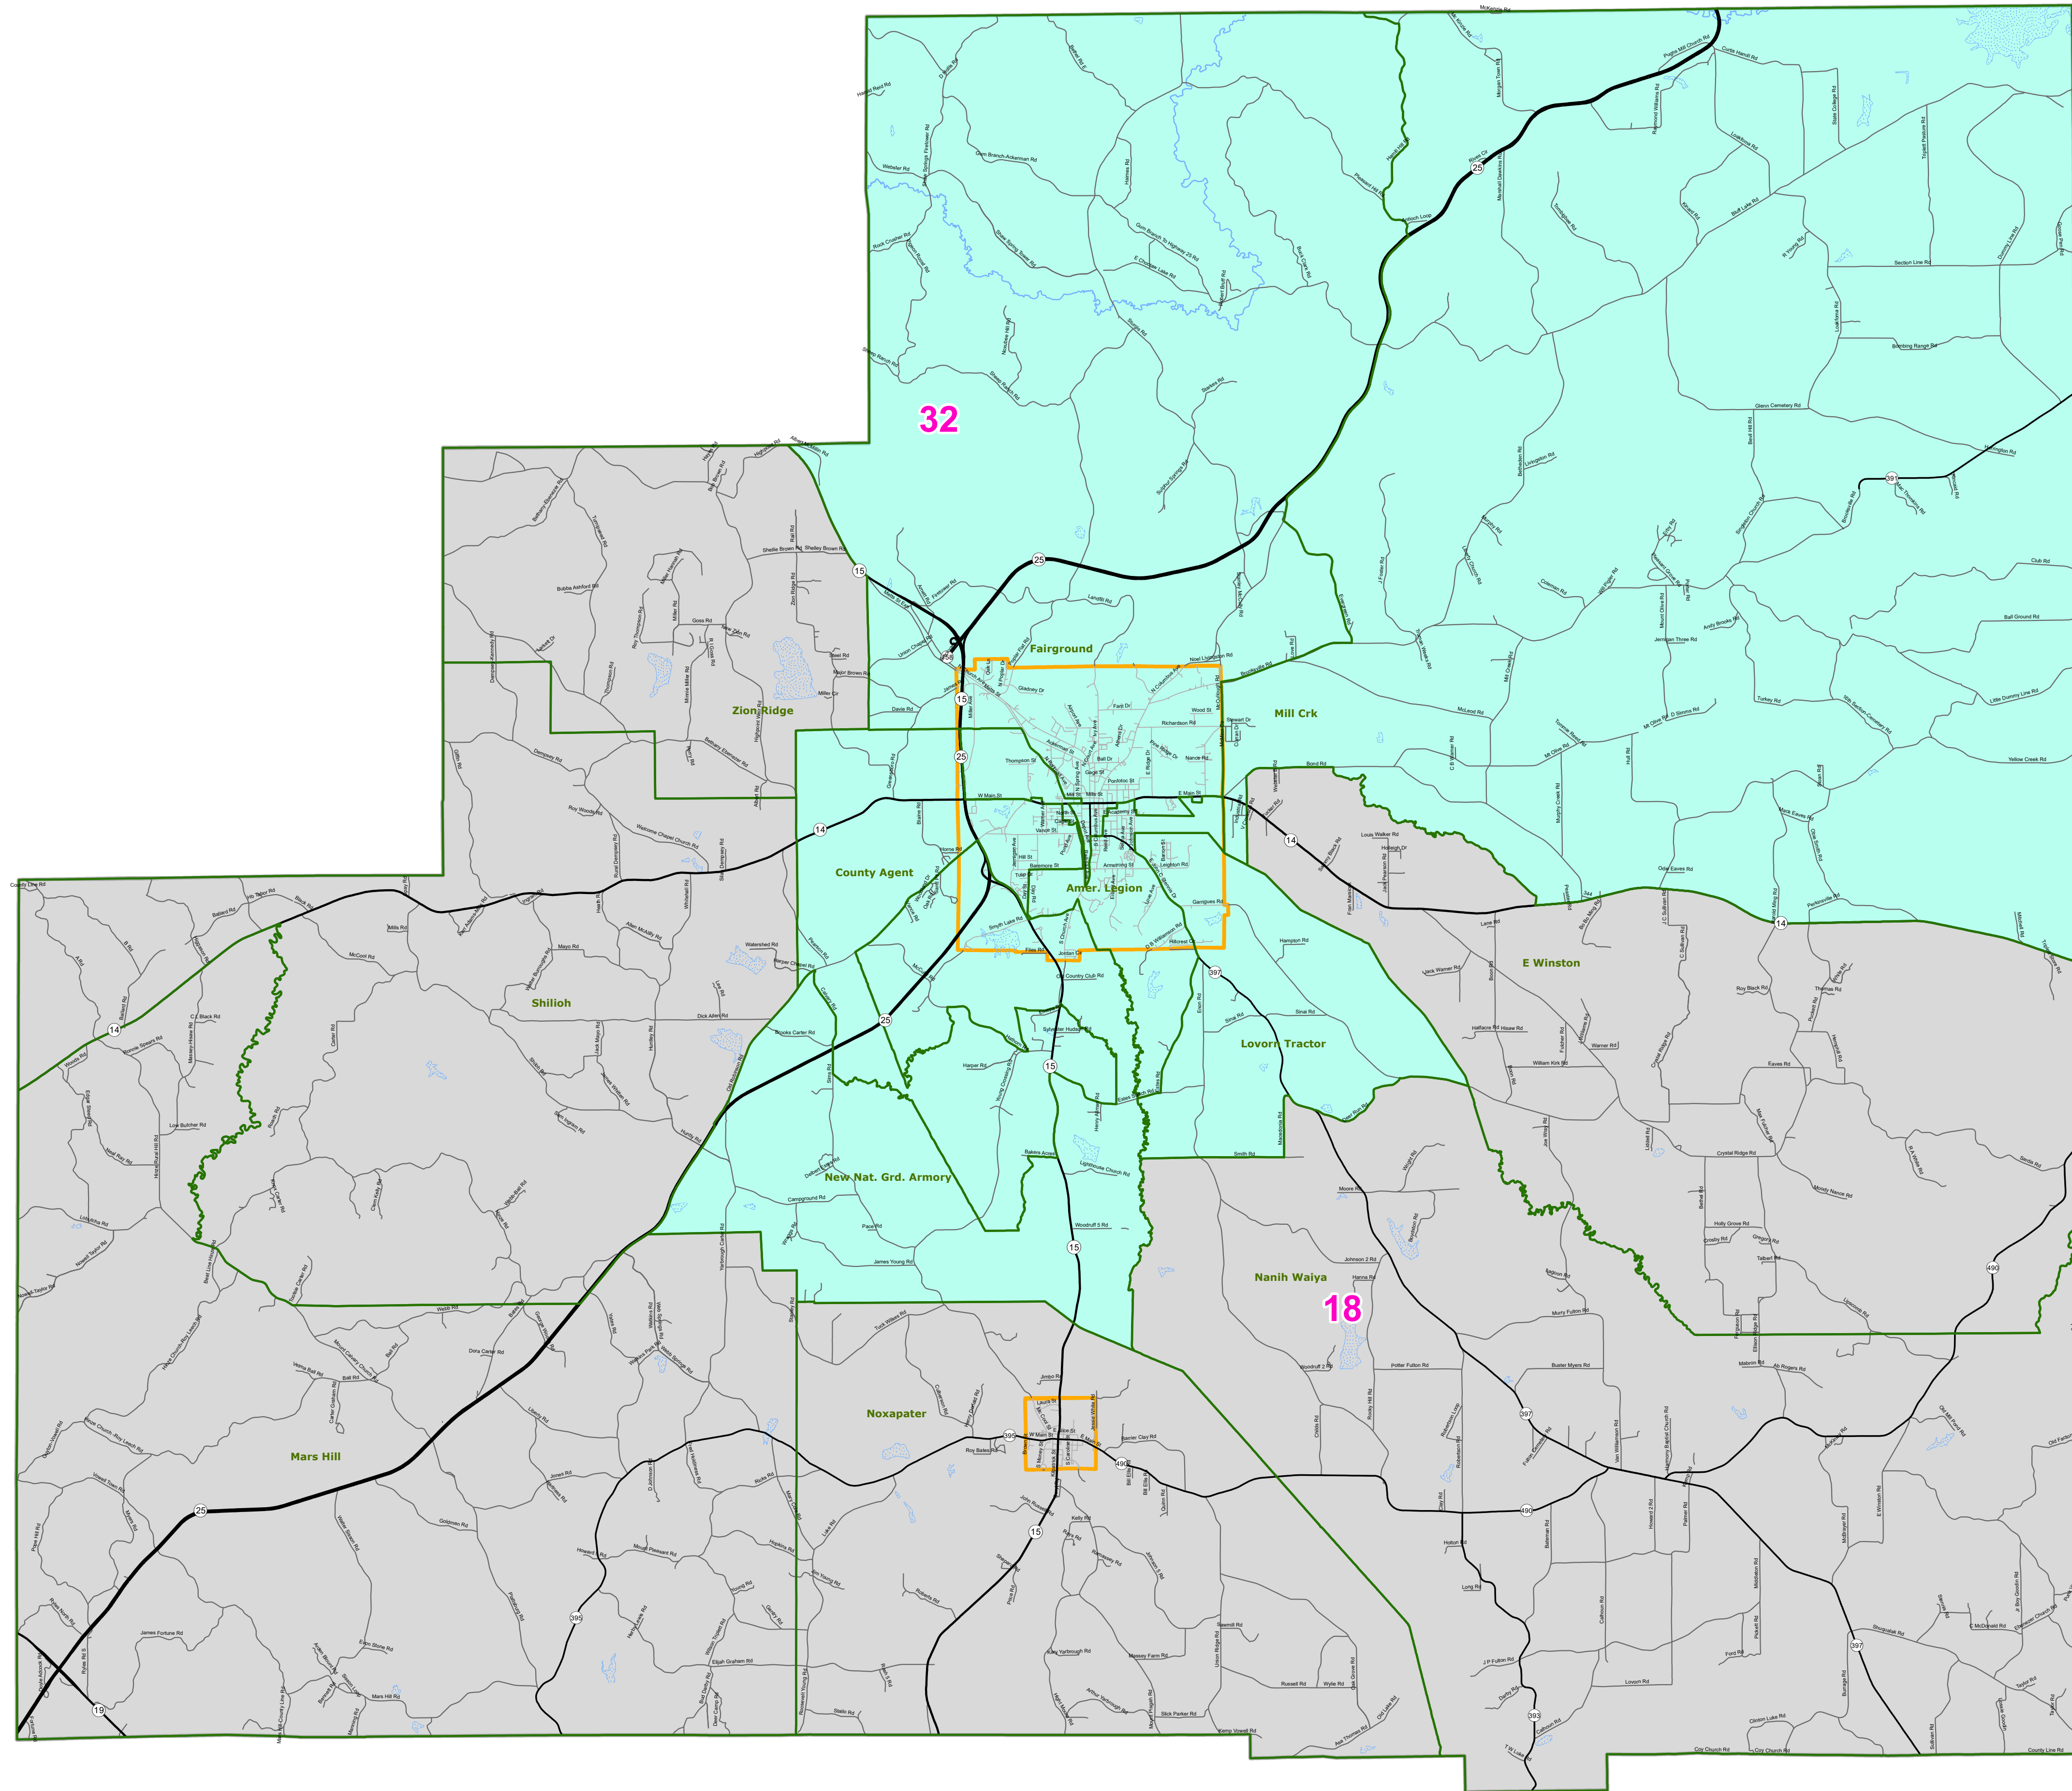

# MS Senate Districts Winston County

JR202 as Adopted March 29, 2022

- Voting Precincts
- 1 - Interstates
- 2 - US Highways
- 3 - MS Hwys (1 -99)
- 4 - MS Hwys (100-999)
- 5 - Natchez Trace
- 6 - County Roads
- 7 - City Streets
- 8 - Trails
- Rivers
- Lakes/Ponds
- Cities
- County Borders

Election Districts were compiled on a whole block basis by Legislative staff. Base data (roads, cities, precincts, and counties) were compiled by MARIS from 2020 U.S. Census Bureau TIGER Files. Although the information contained on this map is believed to be accurate, the Board of Trustees, State Institutions of Higher Learning/ MARIS, the Standing Joint Committee on Reapportionment make no warranties as to the completeness, accuracy, reliability or suitability of the data for any use, or for any conclusions derived from this map.