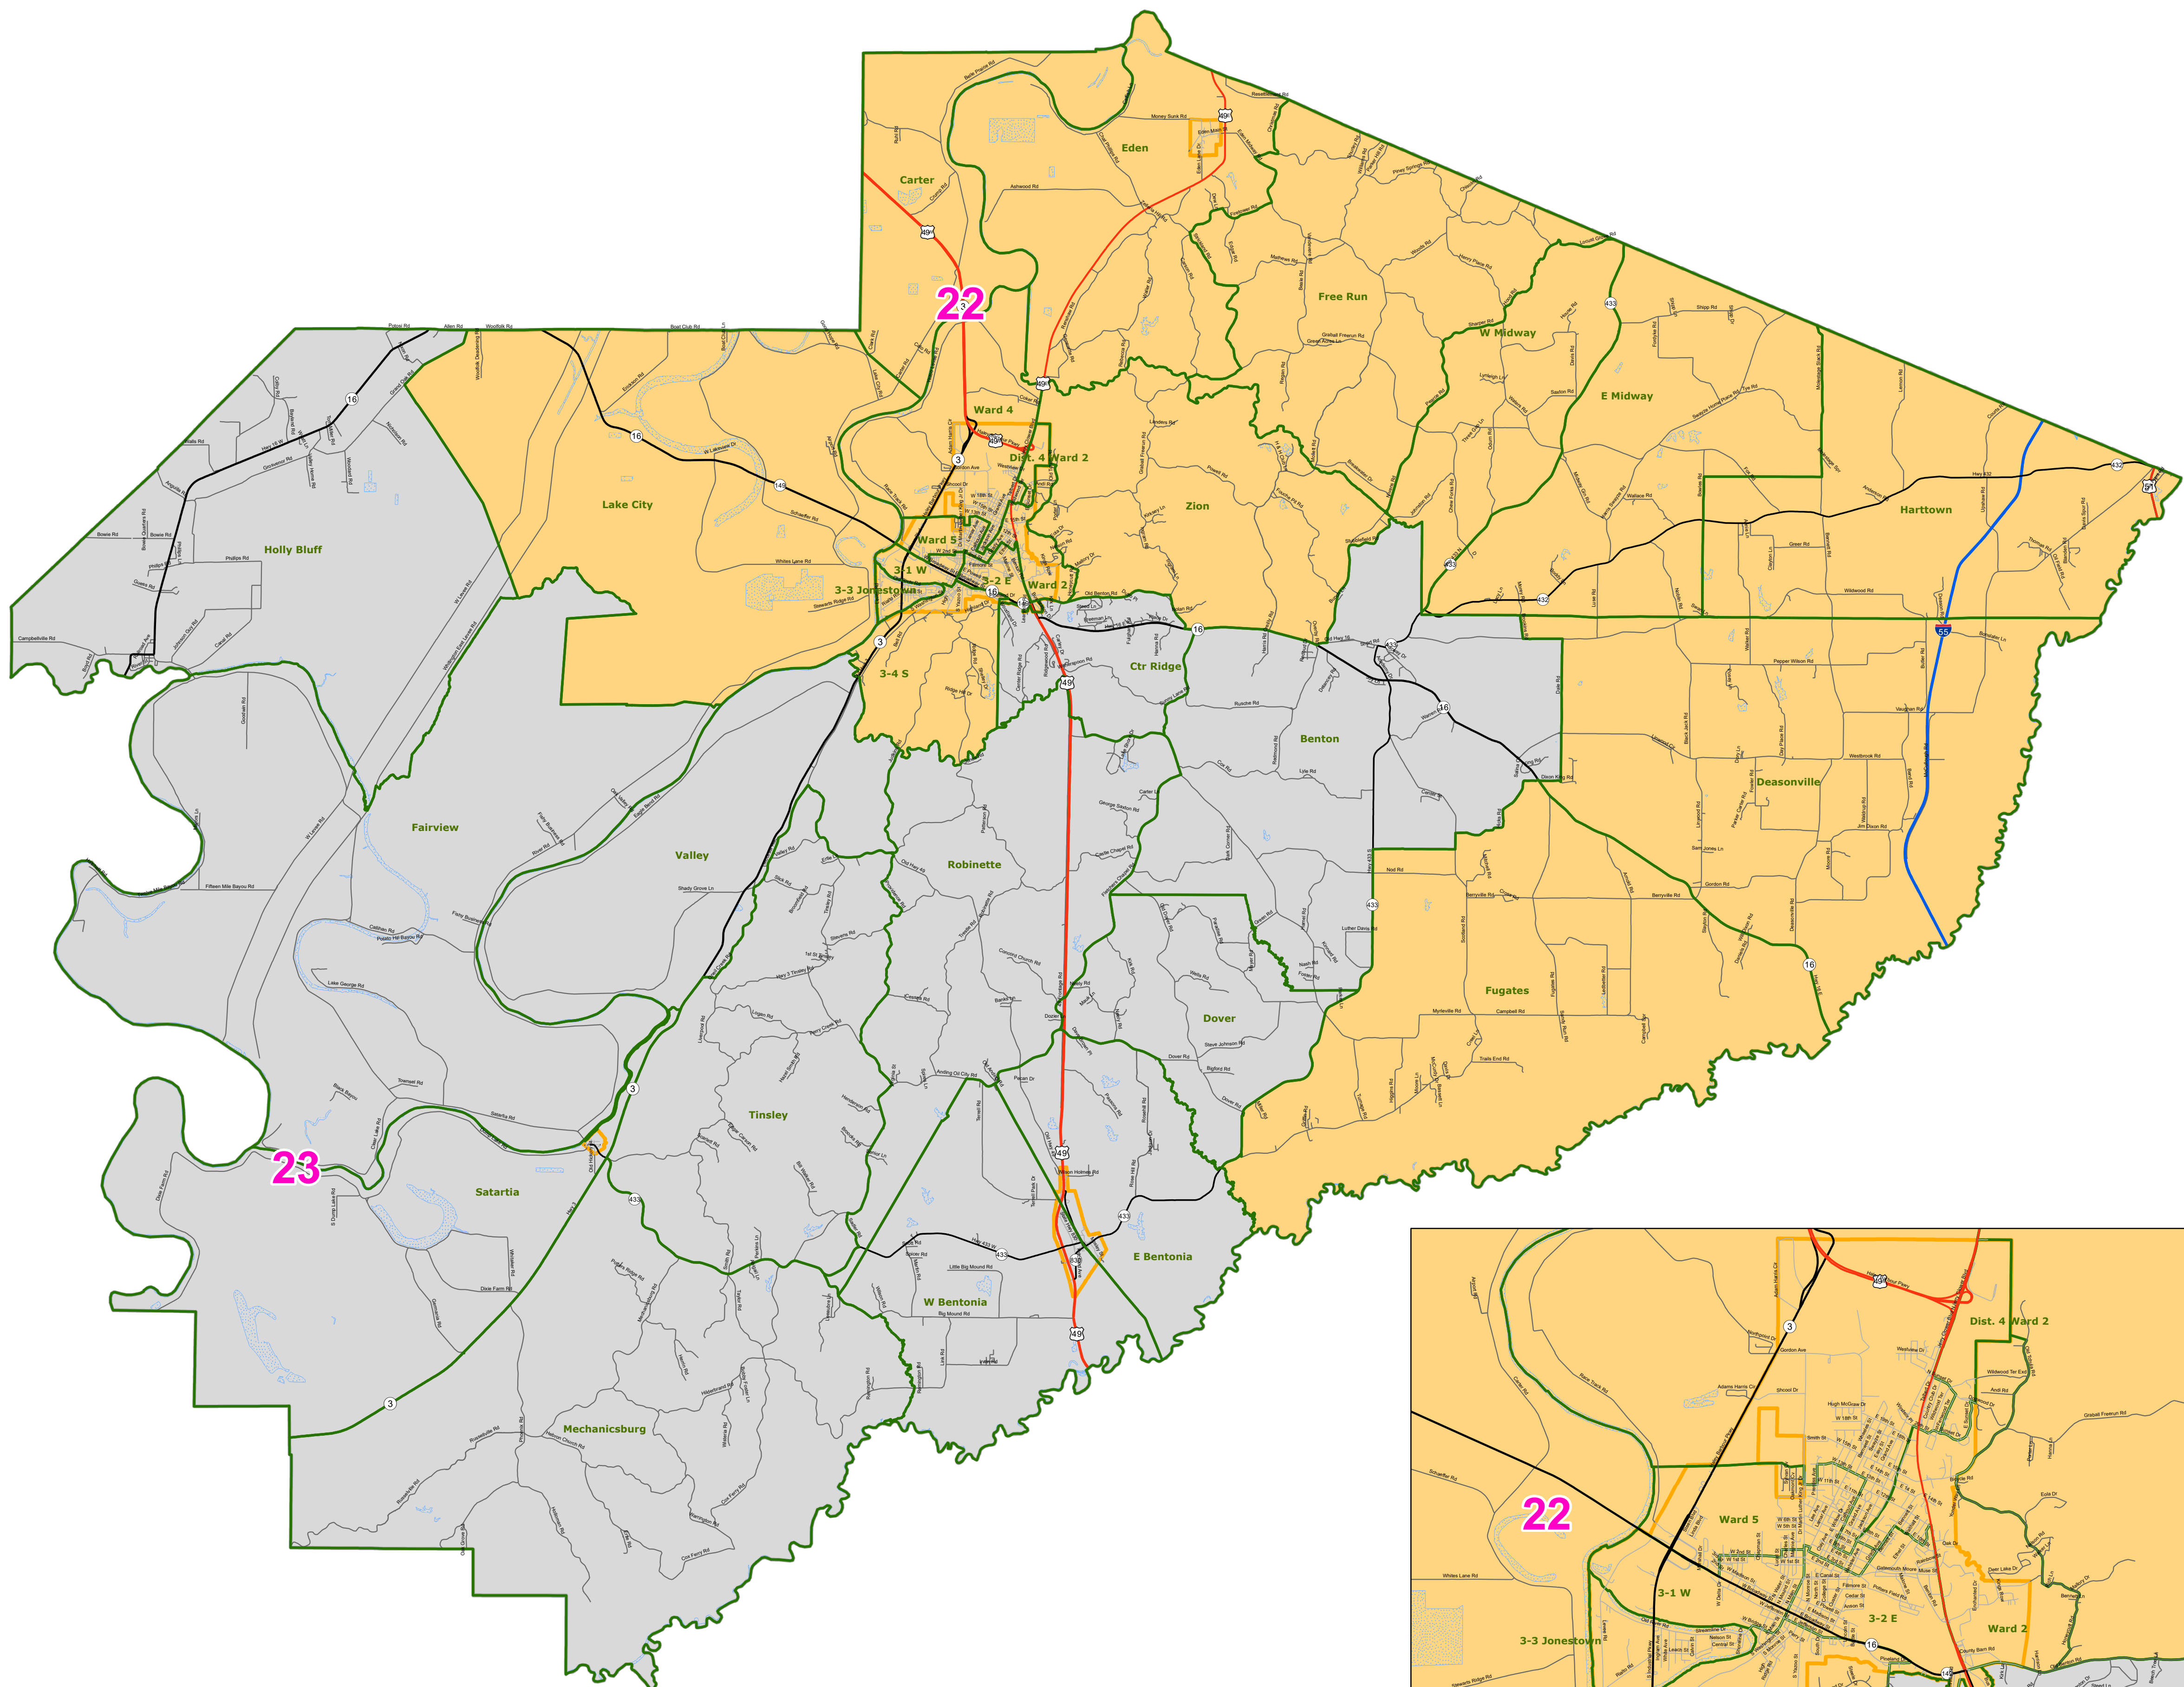

MS Senate Districts Yazoo County

JR202 as Adopted
on March 29, 2022