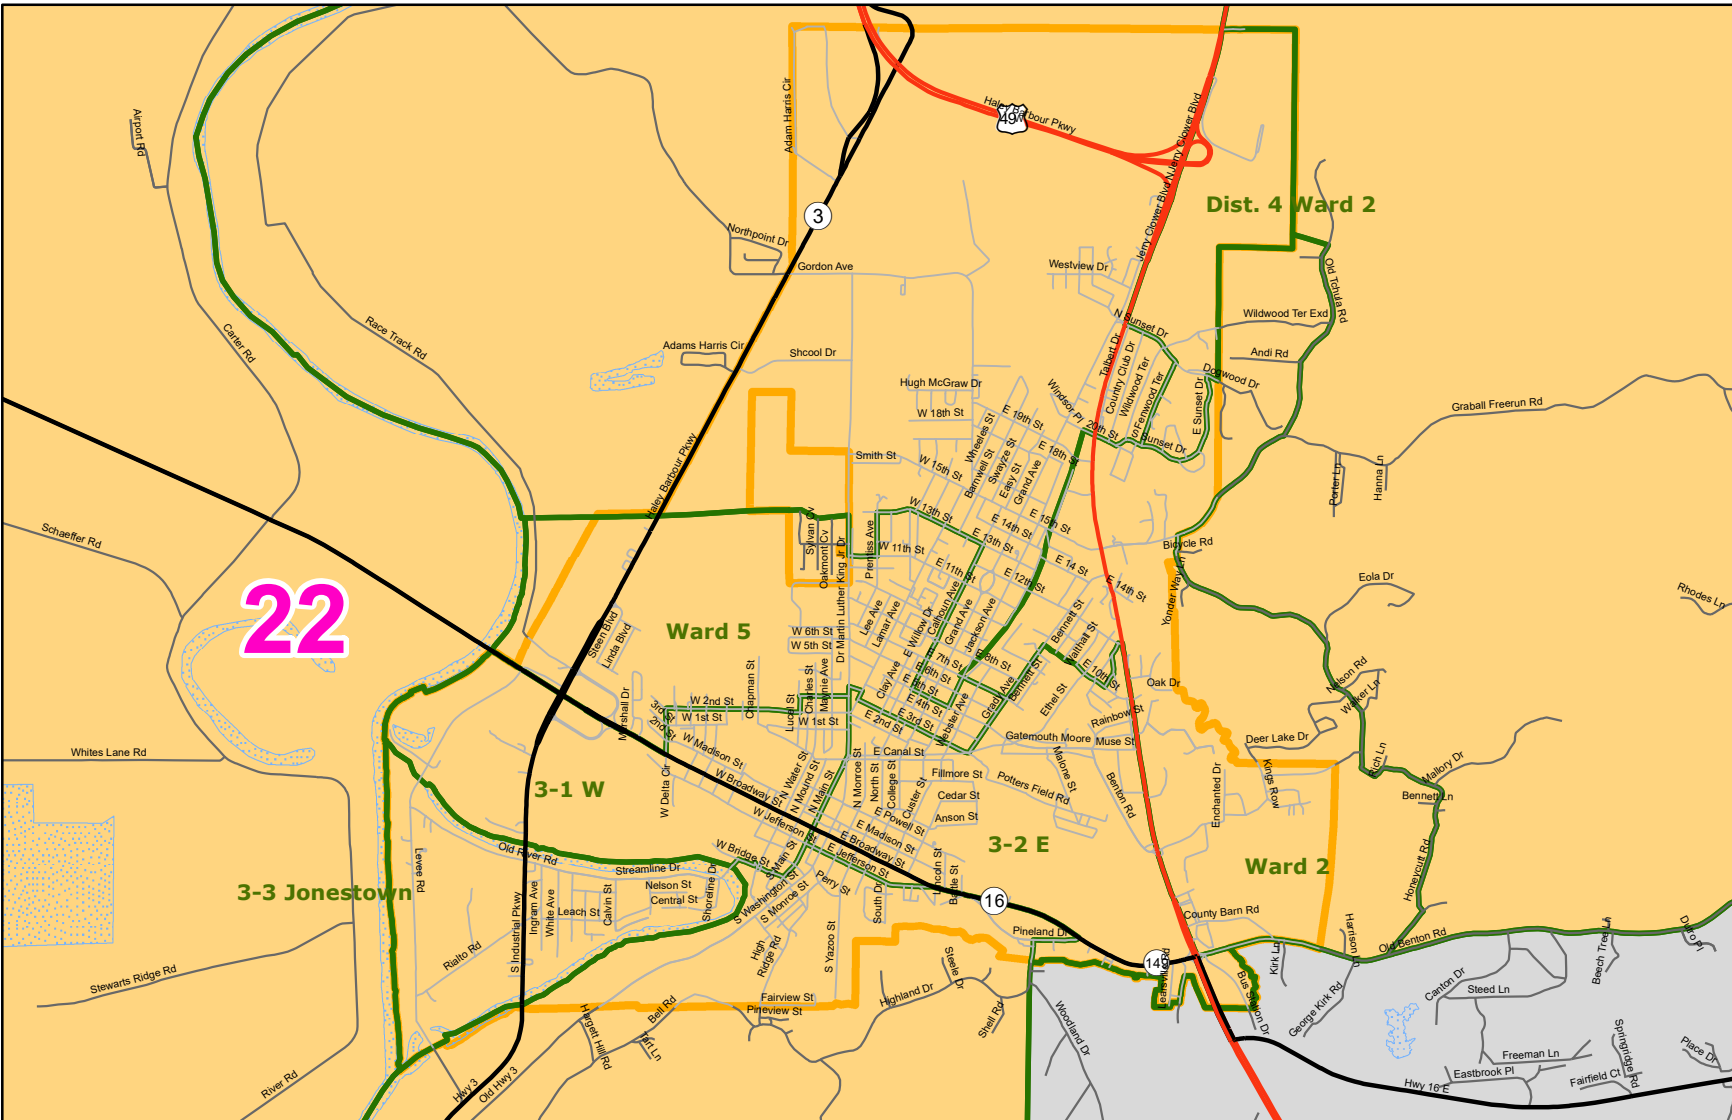

- Voting Precincts
- 1 - Interstates
- 2 - US Highways
- 3 - MS Hwys (1 - 99)
- 4 - MS Hwys (100-999)
- 5 - Natchez Trace
- 6 - County Roads
- 7 - City Streets
- Rivers
- Lakes/Ponds
- Cities
- County Borders