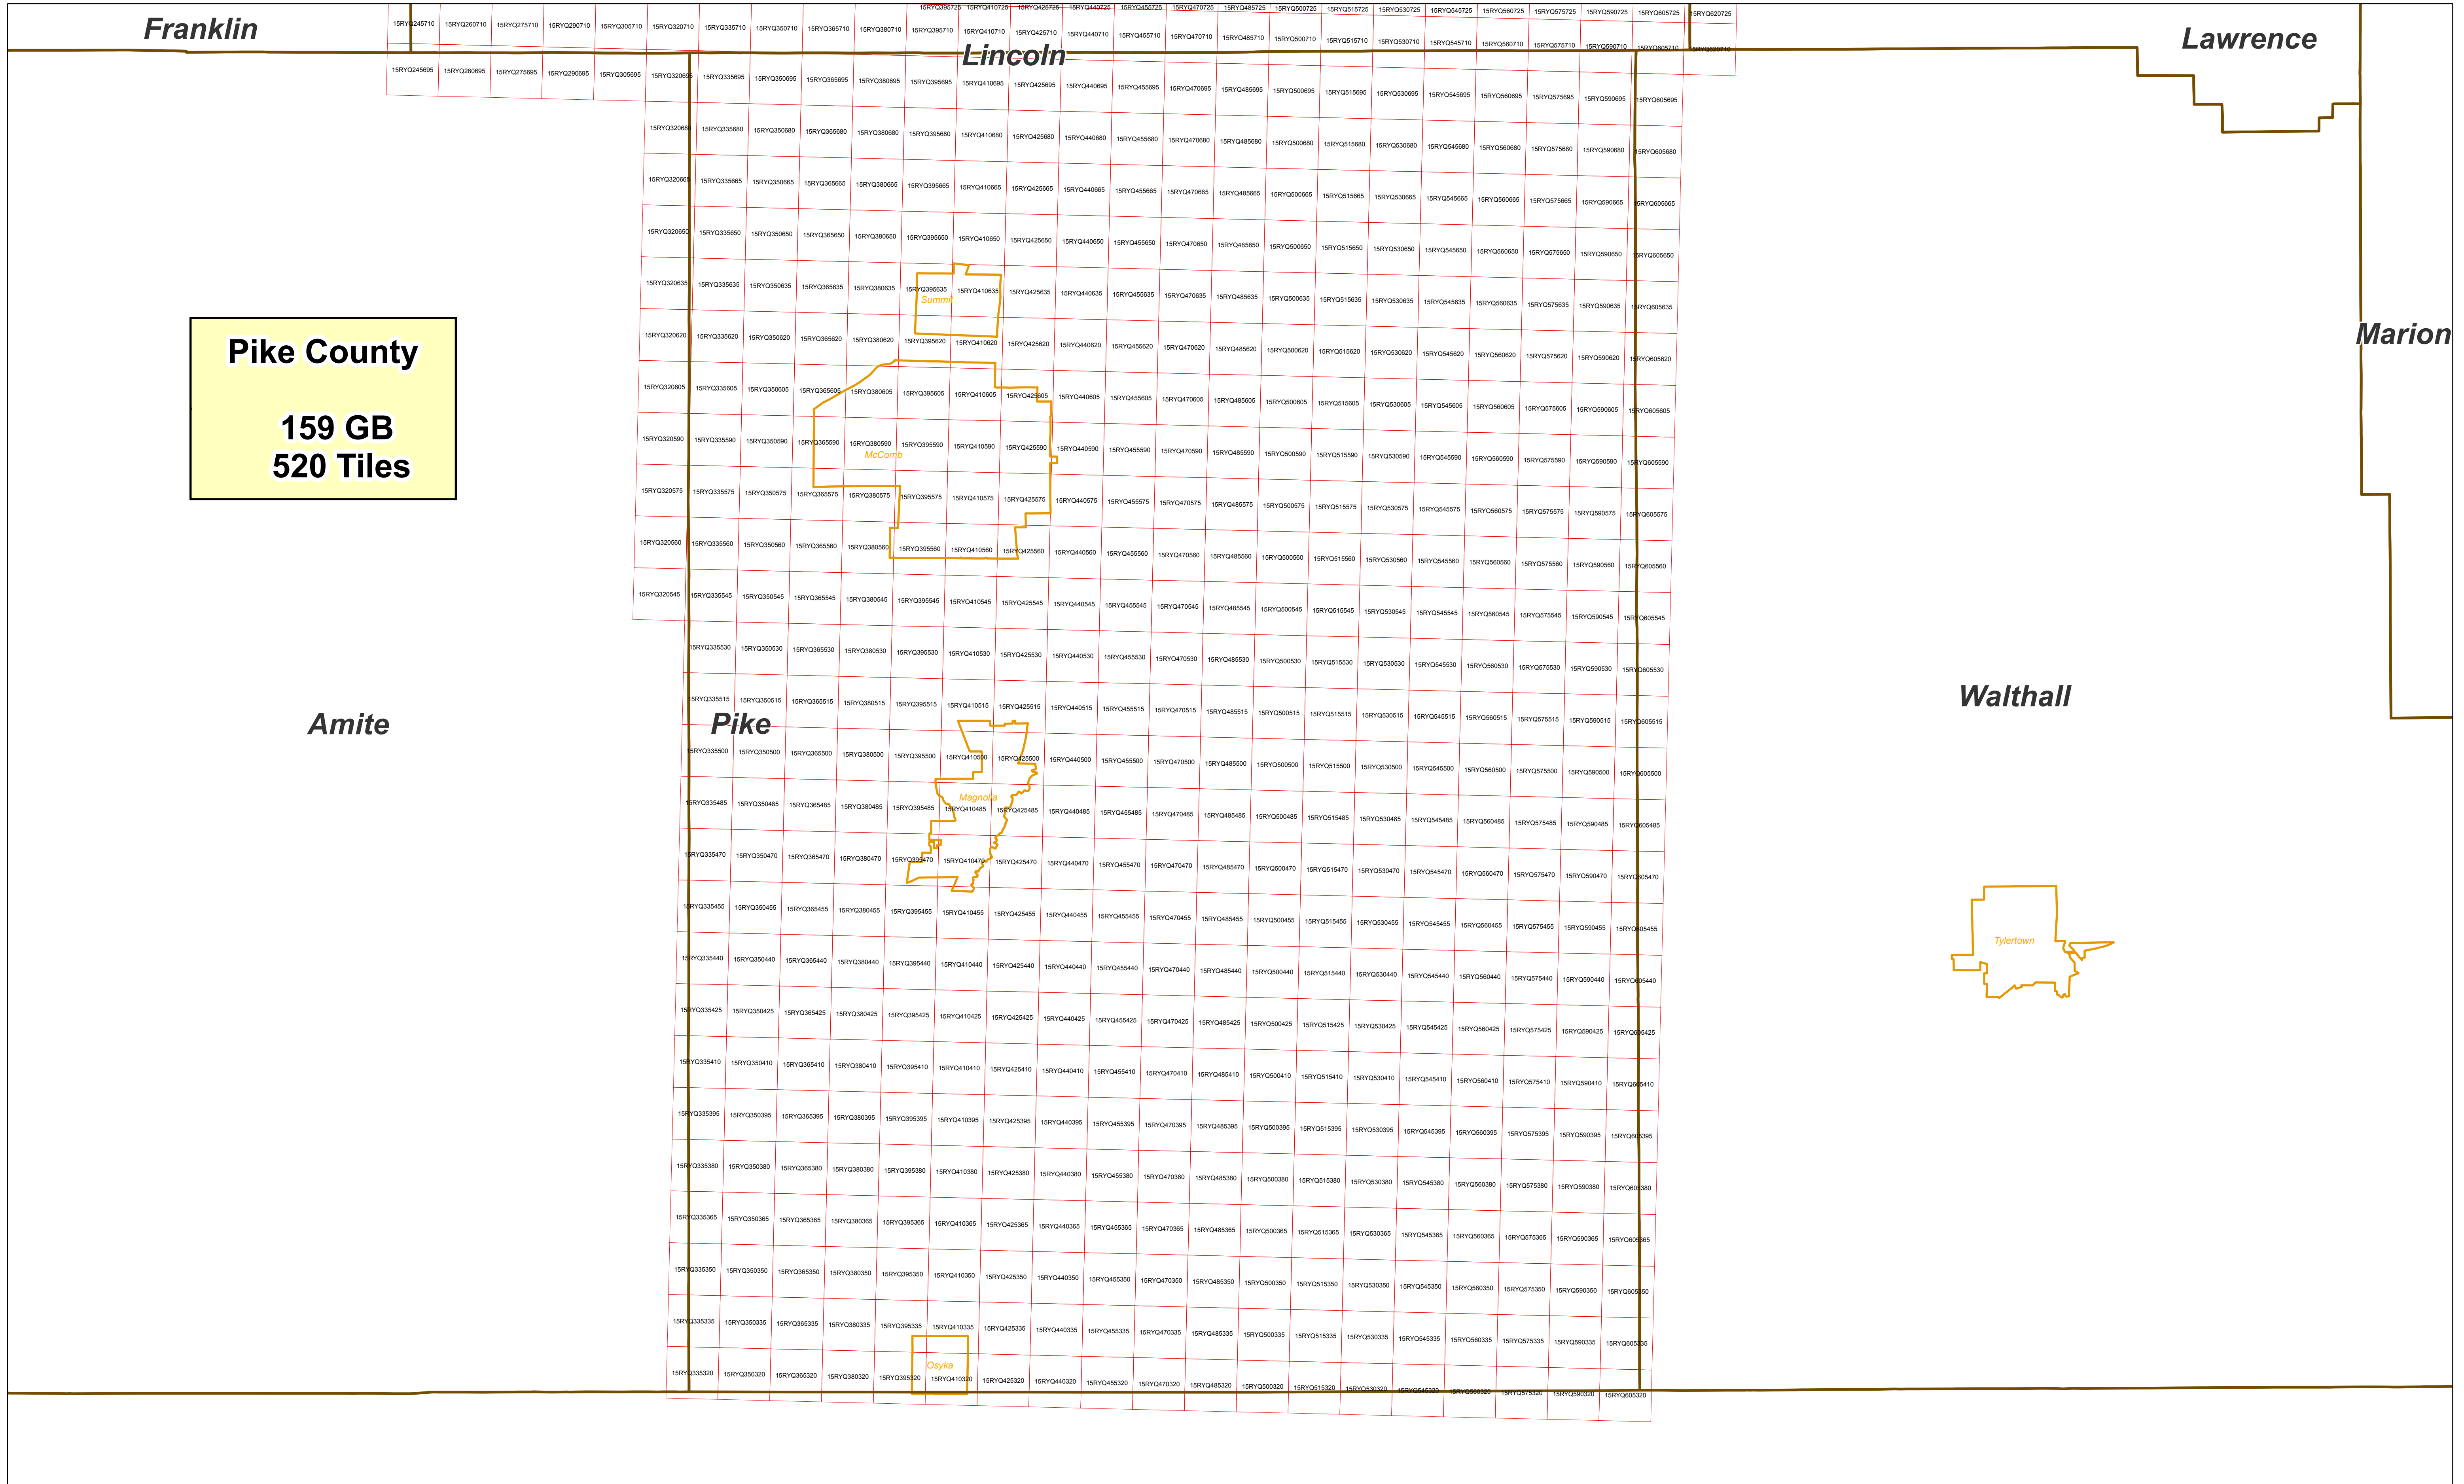

3DEP South Central 2015 Project Tile Map:

Franklin

Lincoln

Lawrence

Marion

Pike County

159 GB
520 Tiles

Amite

Pike

Walthall

Tylertown