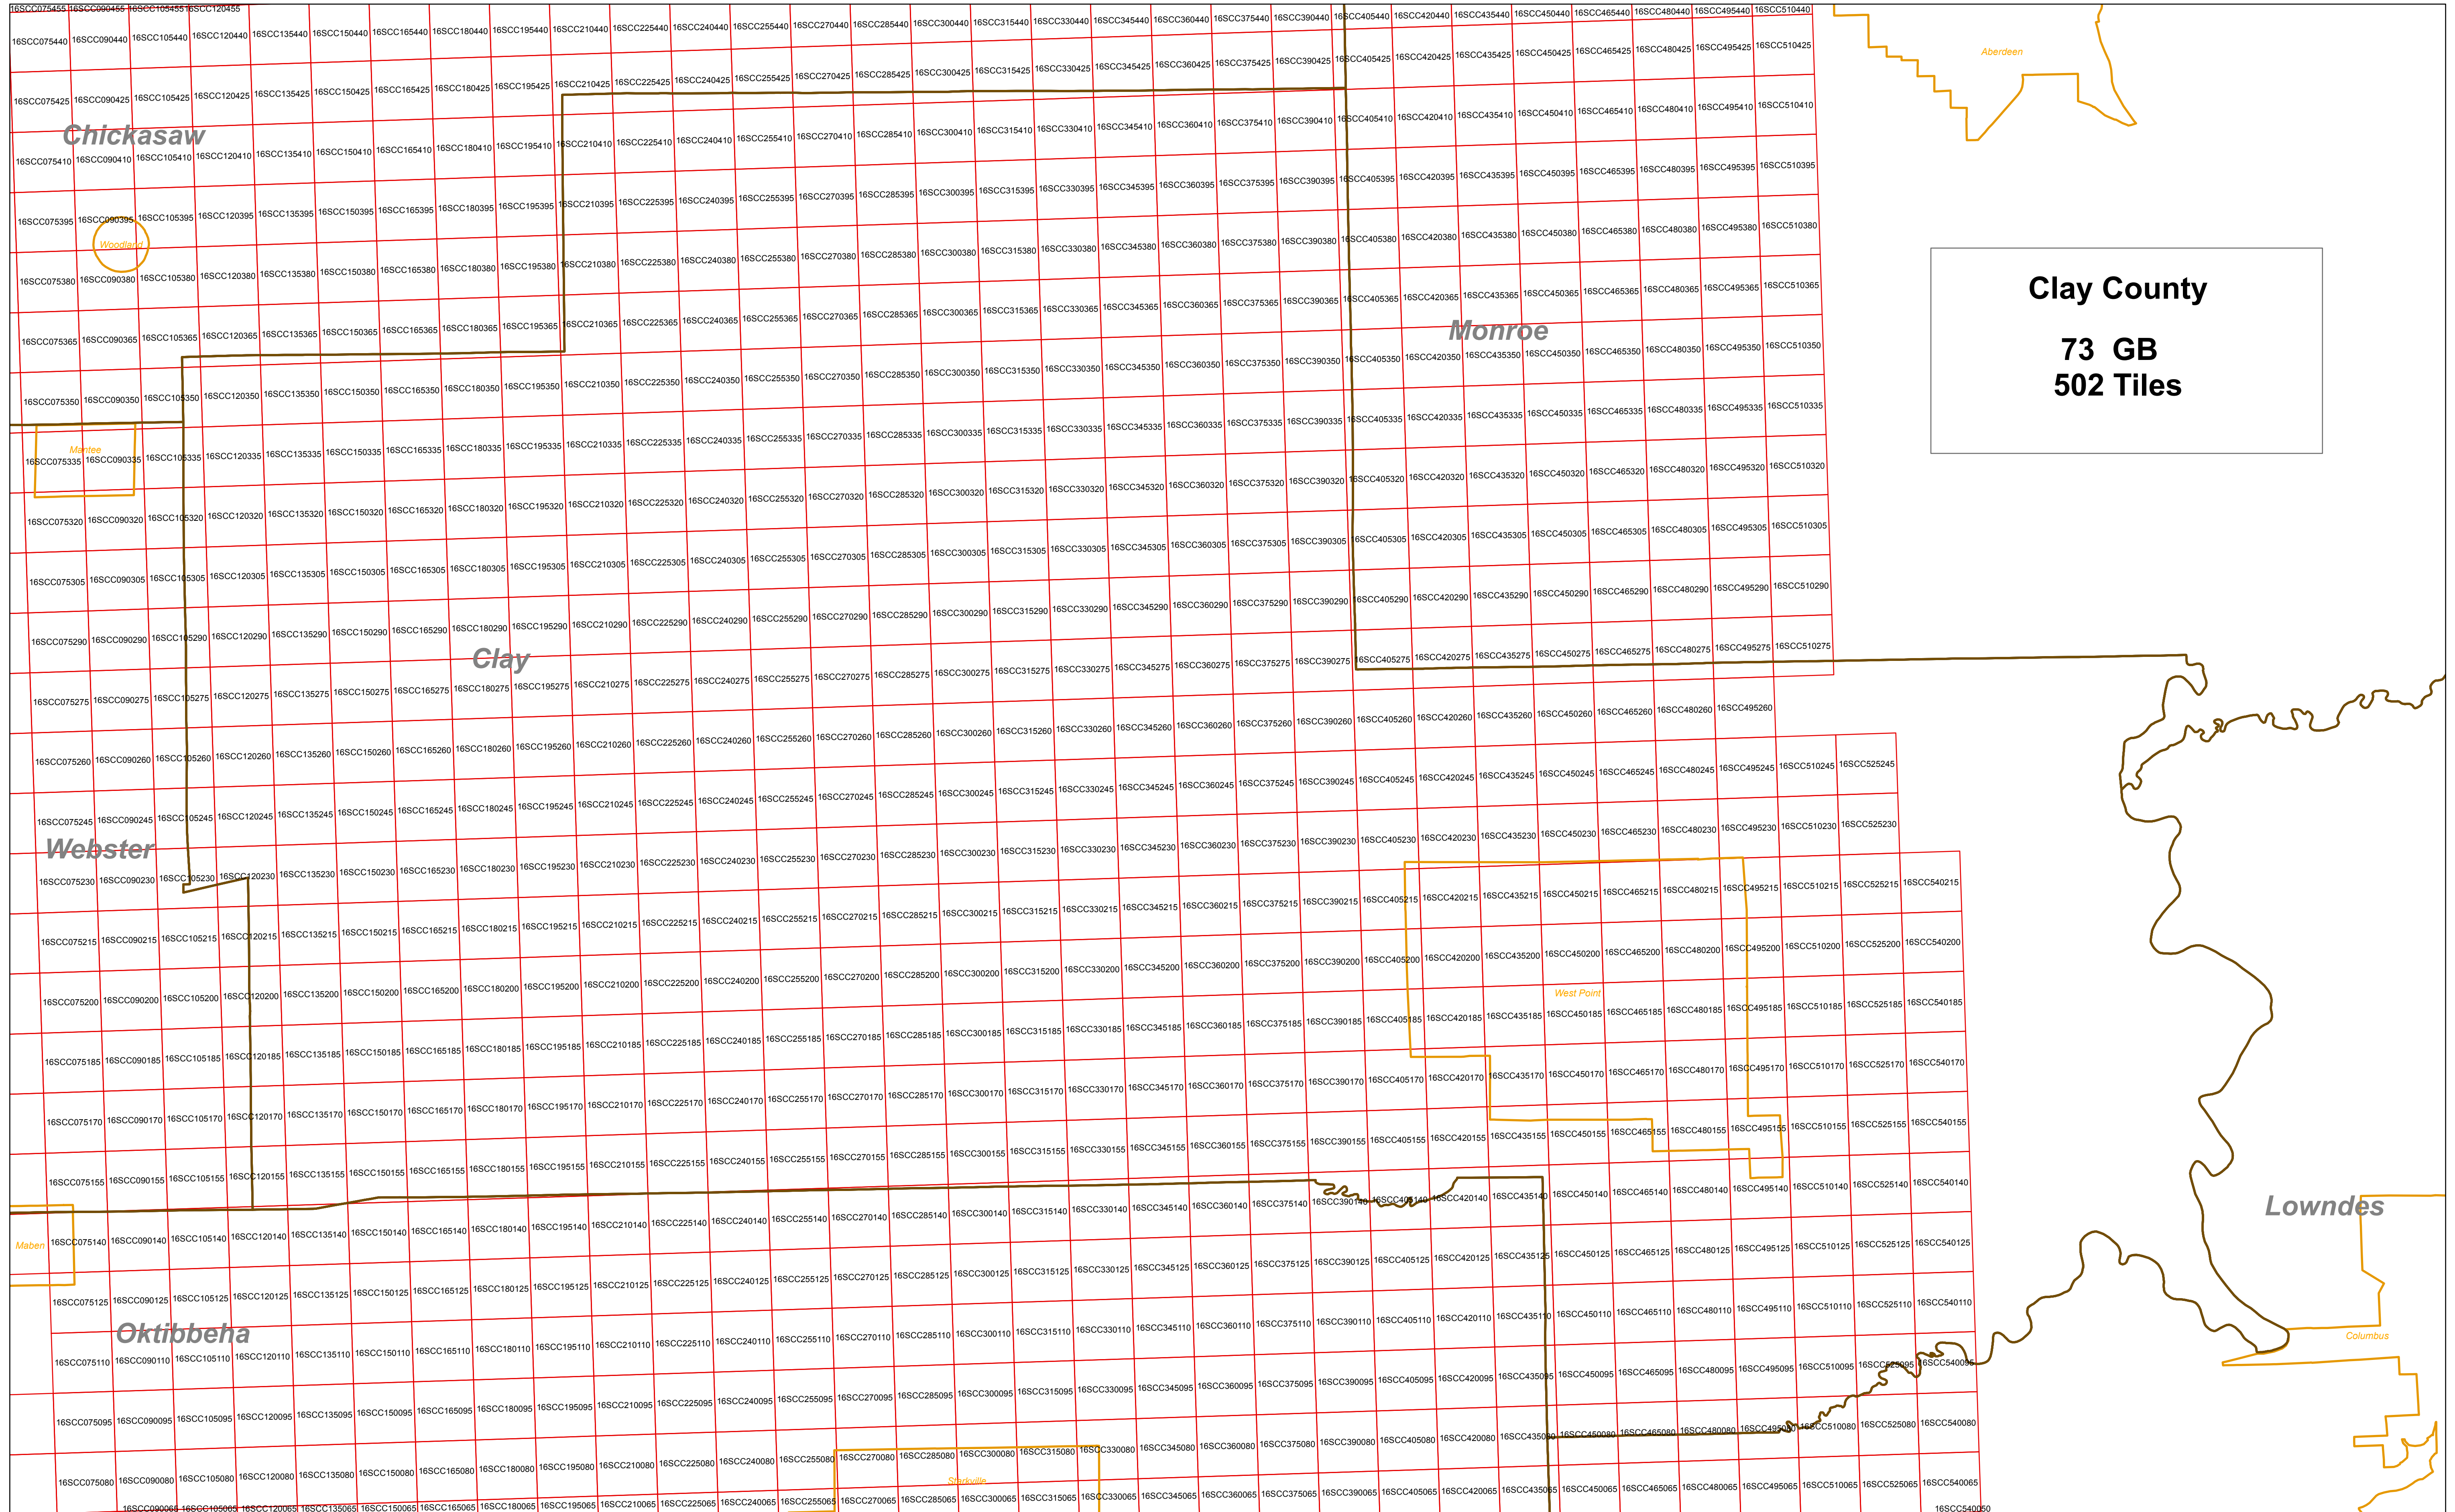

LIDAR Tiles By County Tupelo Area 2012 Project - 1.0 m PC .las

Clay County
73 GB
502 Tiles