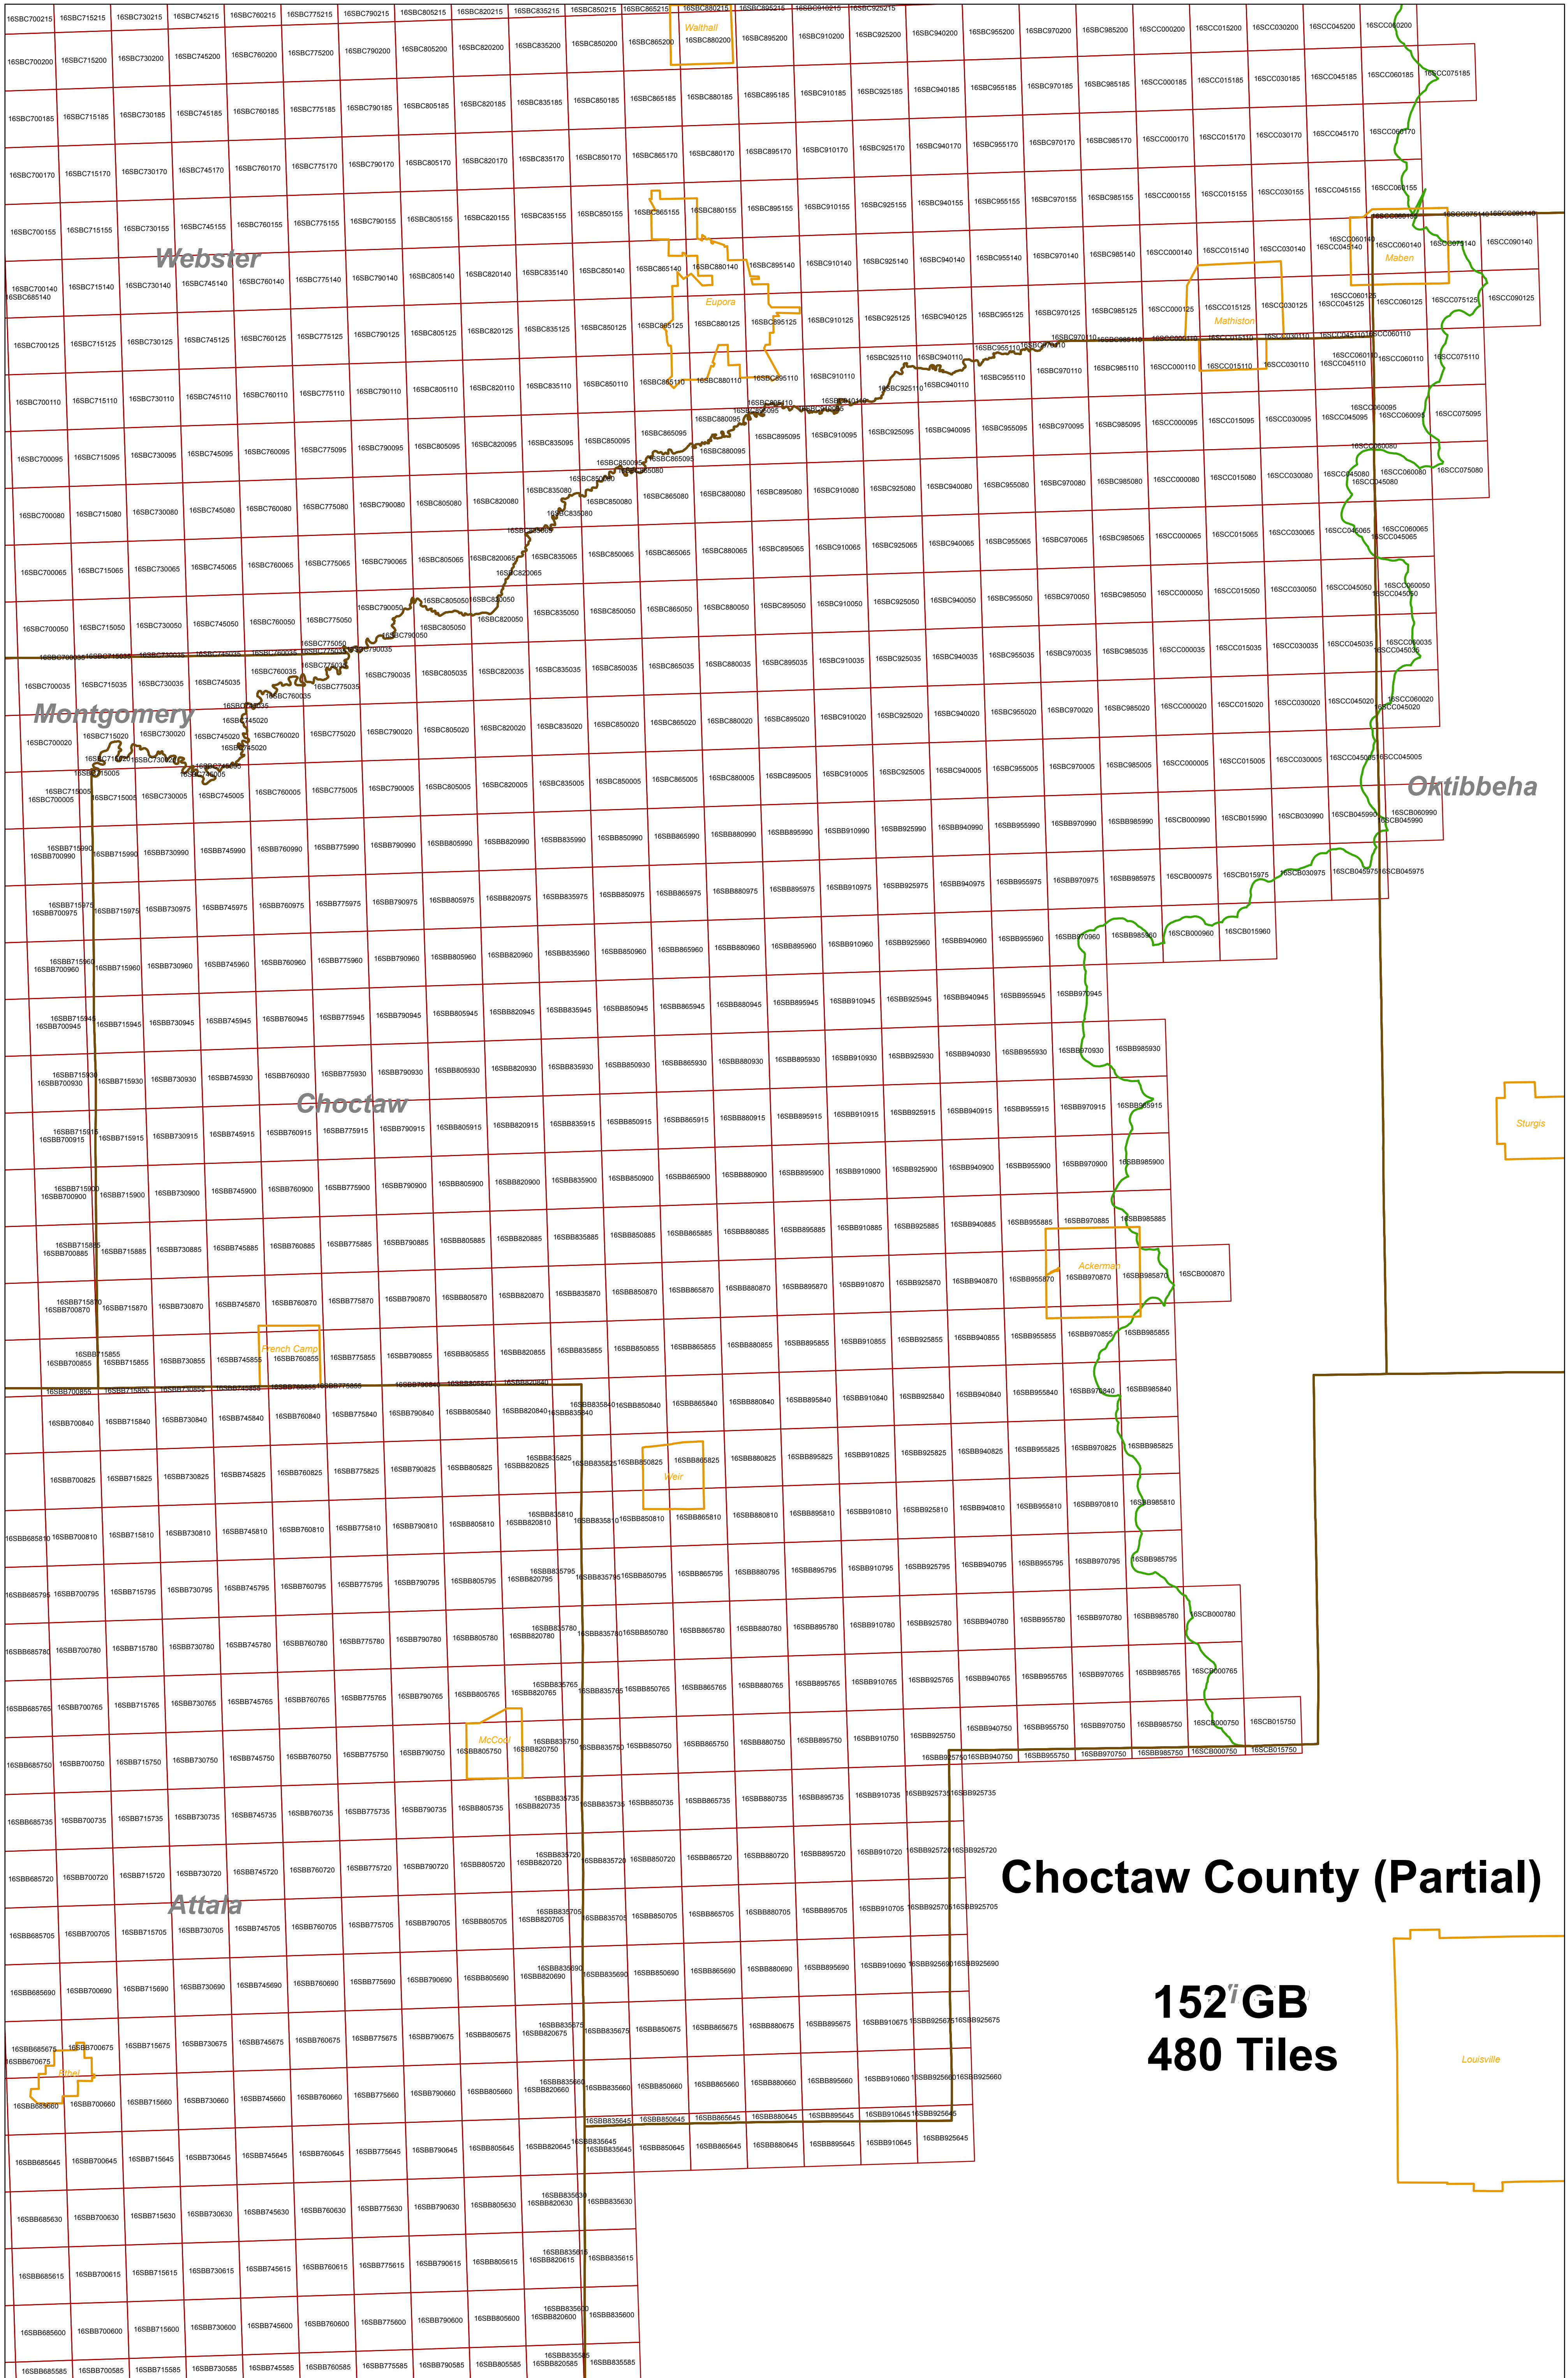

LIDAR Tiles By County Central MS 2014 Project - 0.7 m BE .las

Choctaw County (Partial)

152 GB
480 Tiles