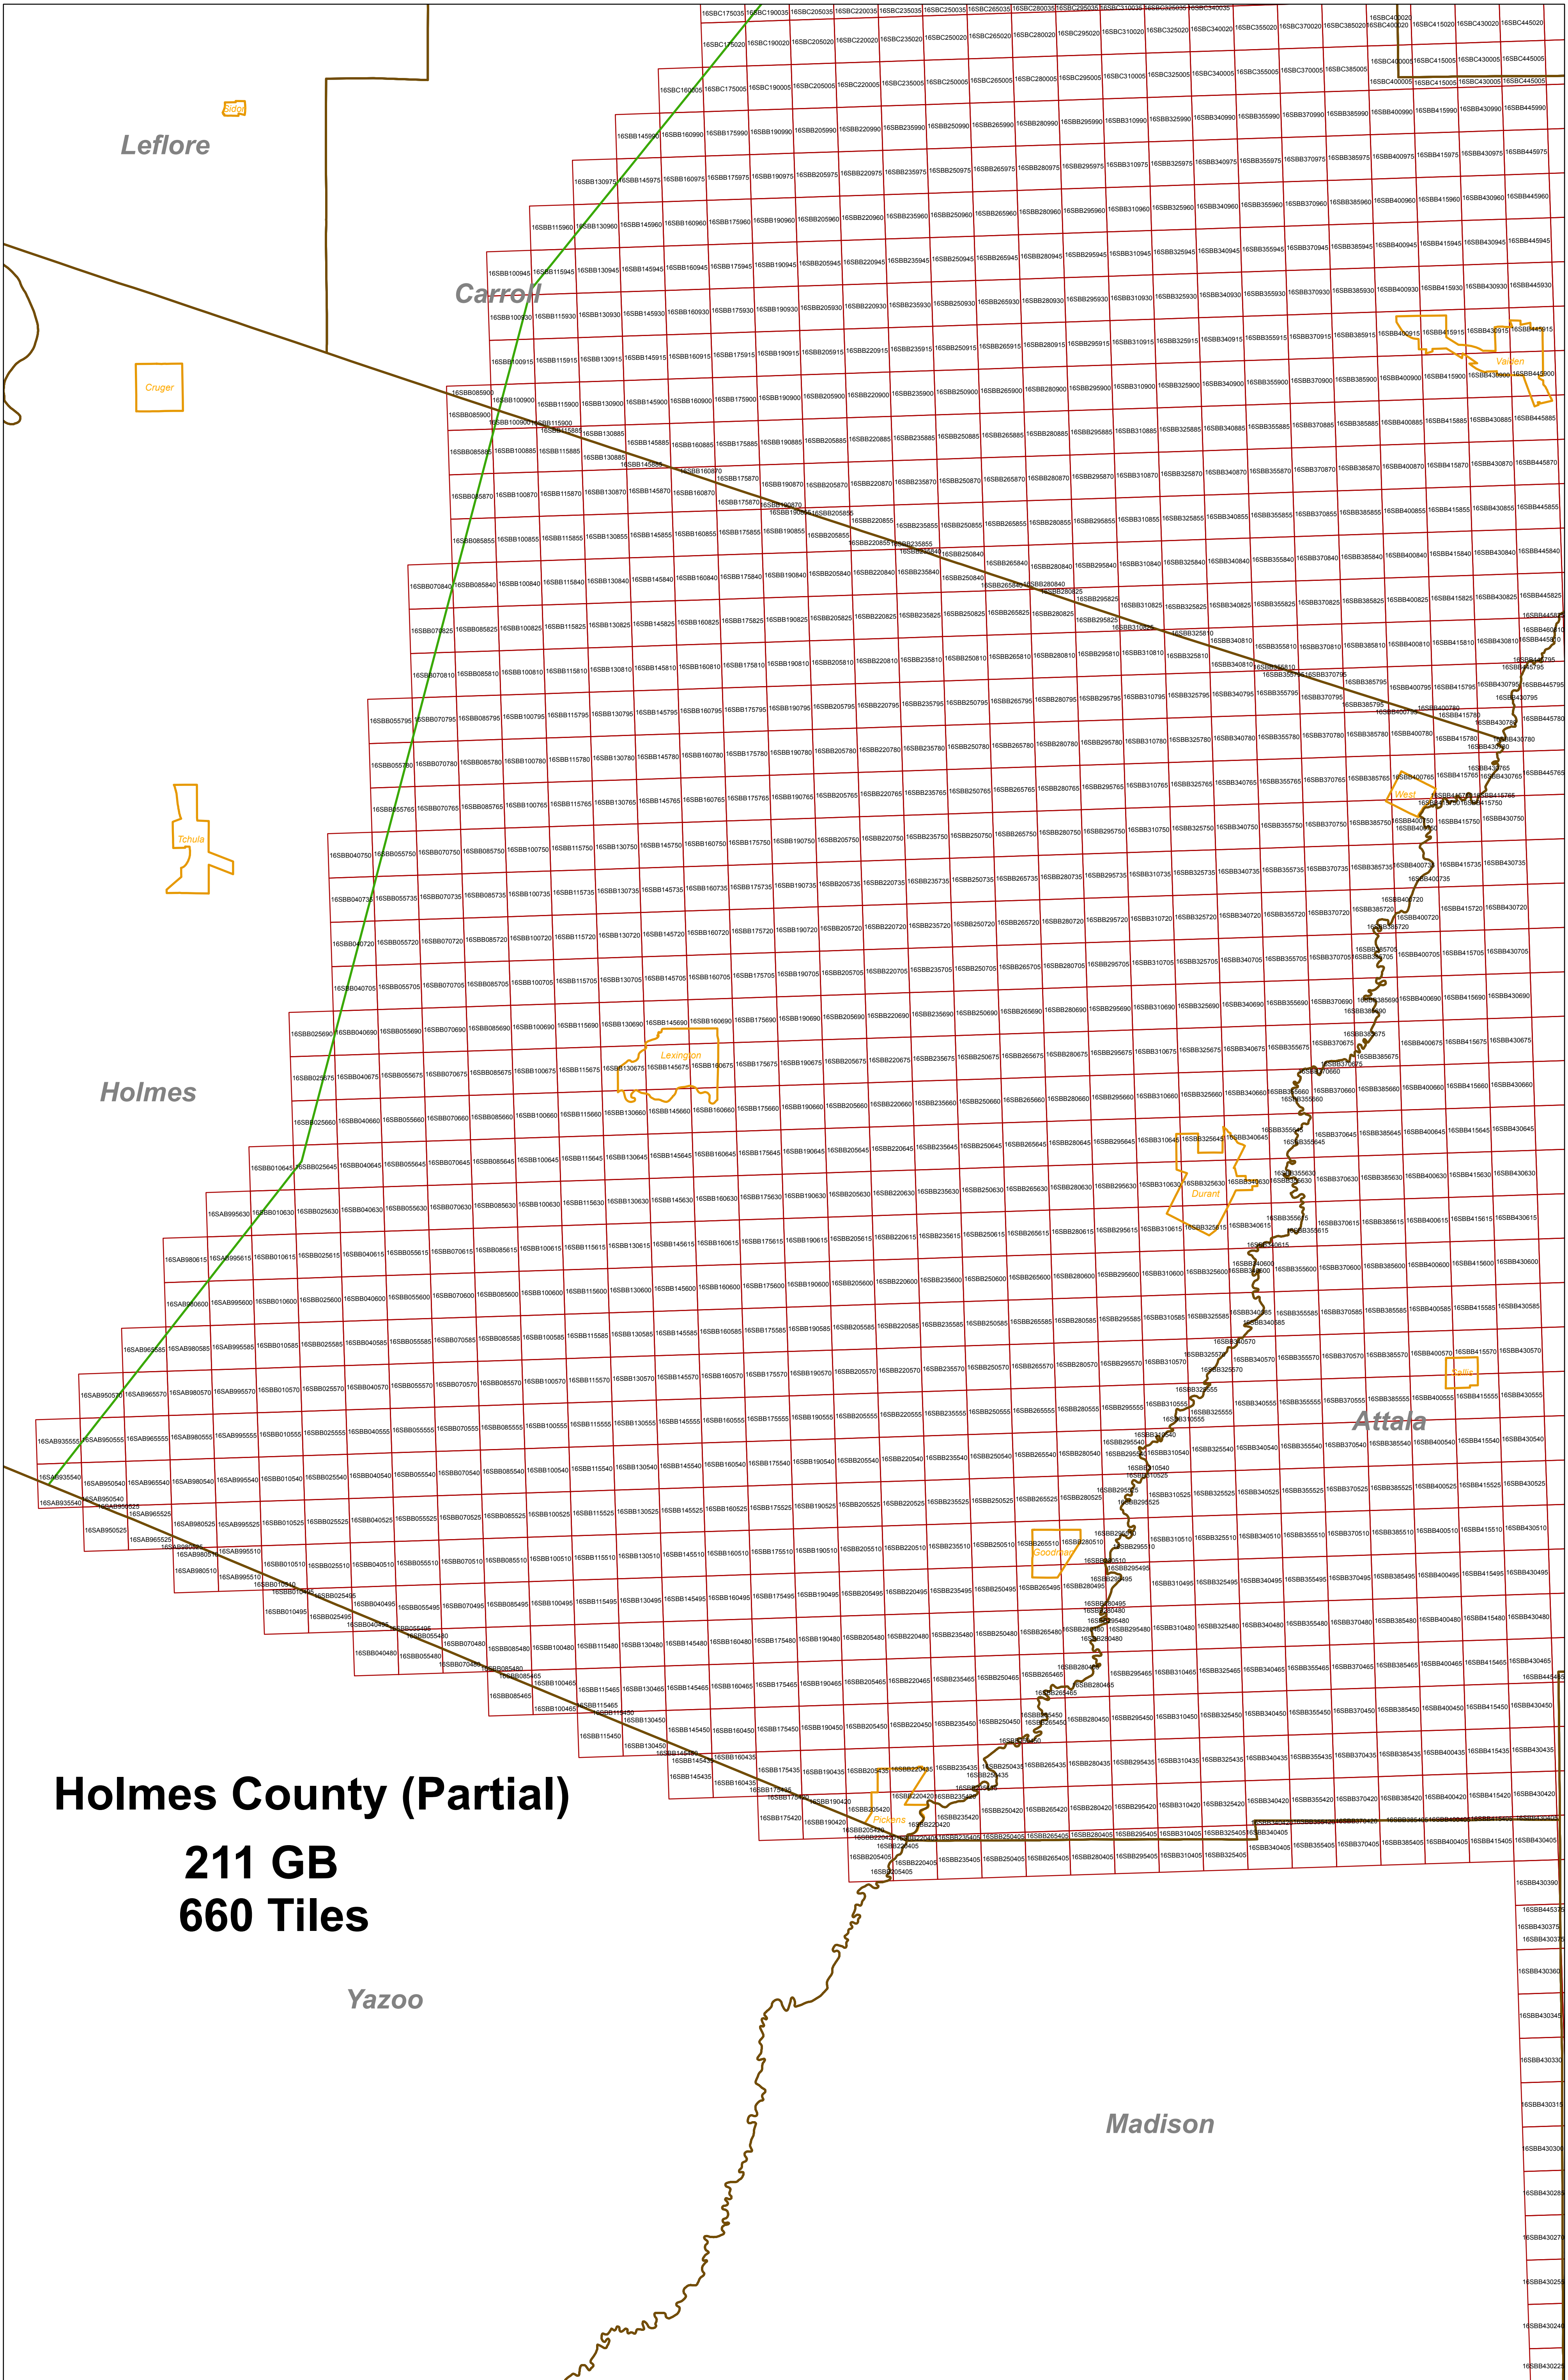

LIDAR Tiles By County Central MS 2014 Project - 0.7 m BE .las

Holmes County (Partial)
211 GB
660 Tiles

Yazoo

Madison