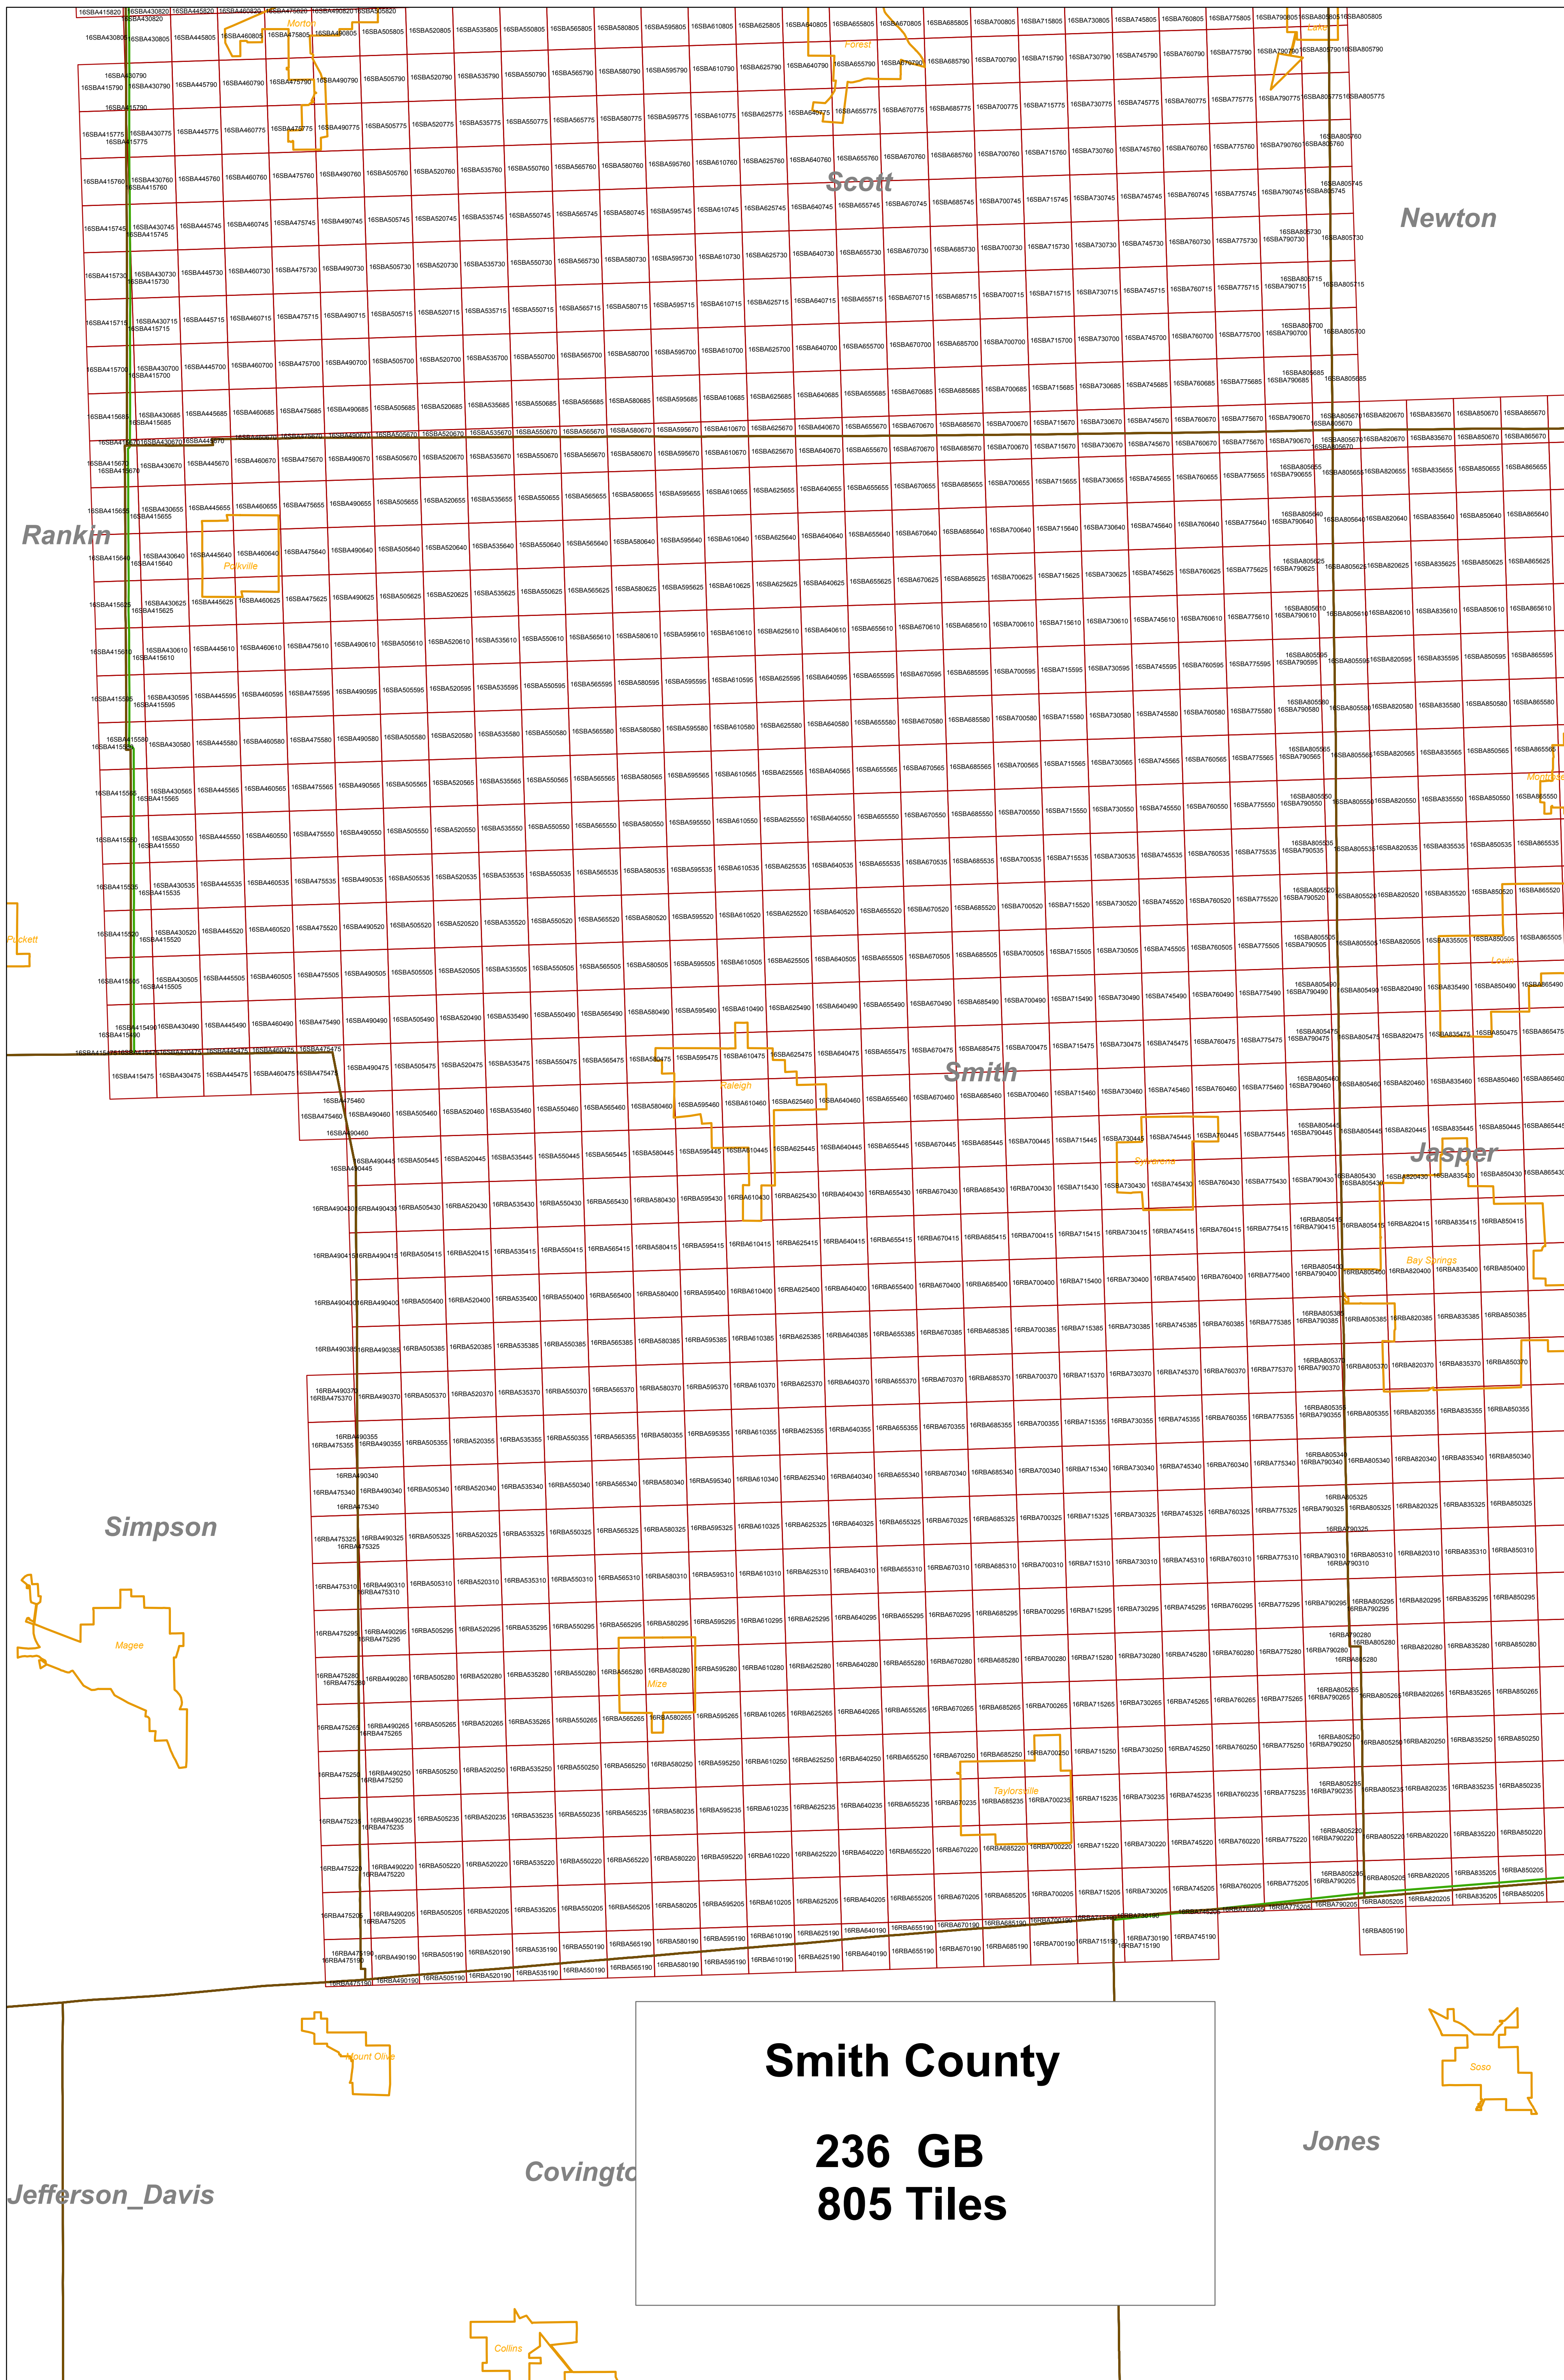

# LIDAR Tiles By County Central MS 2014 Project - 0.7 m BE .las

**Smith County**  
**236 GB**  
**805 Tiles**