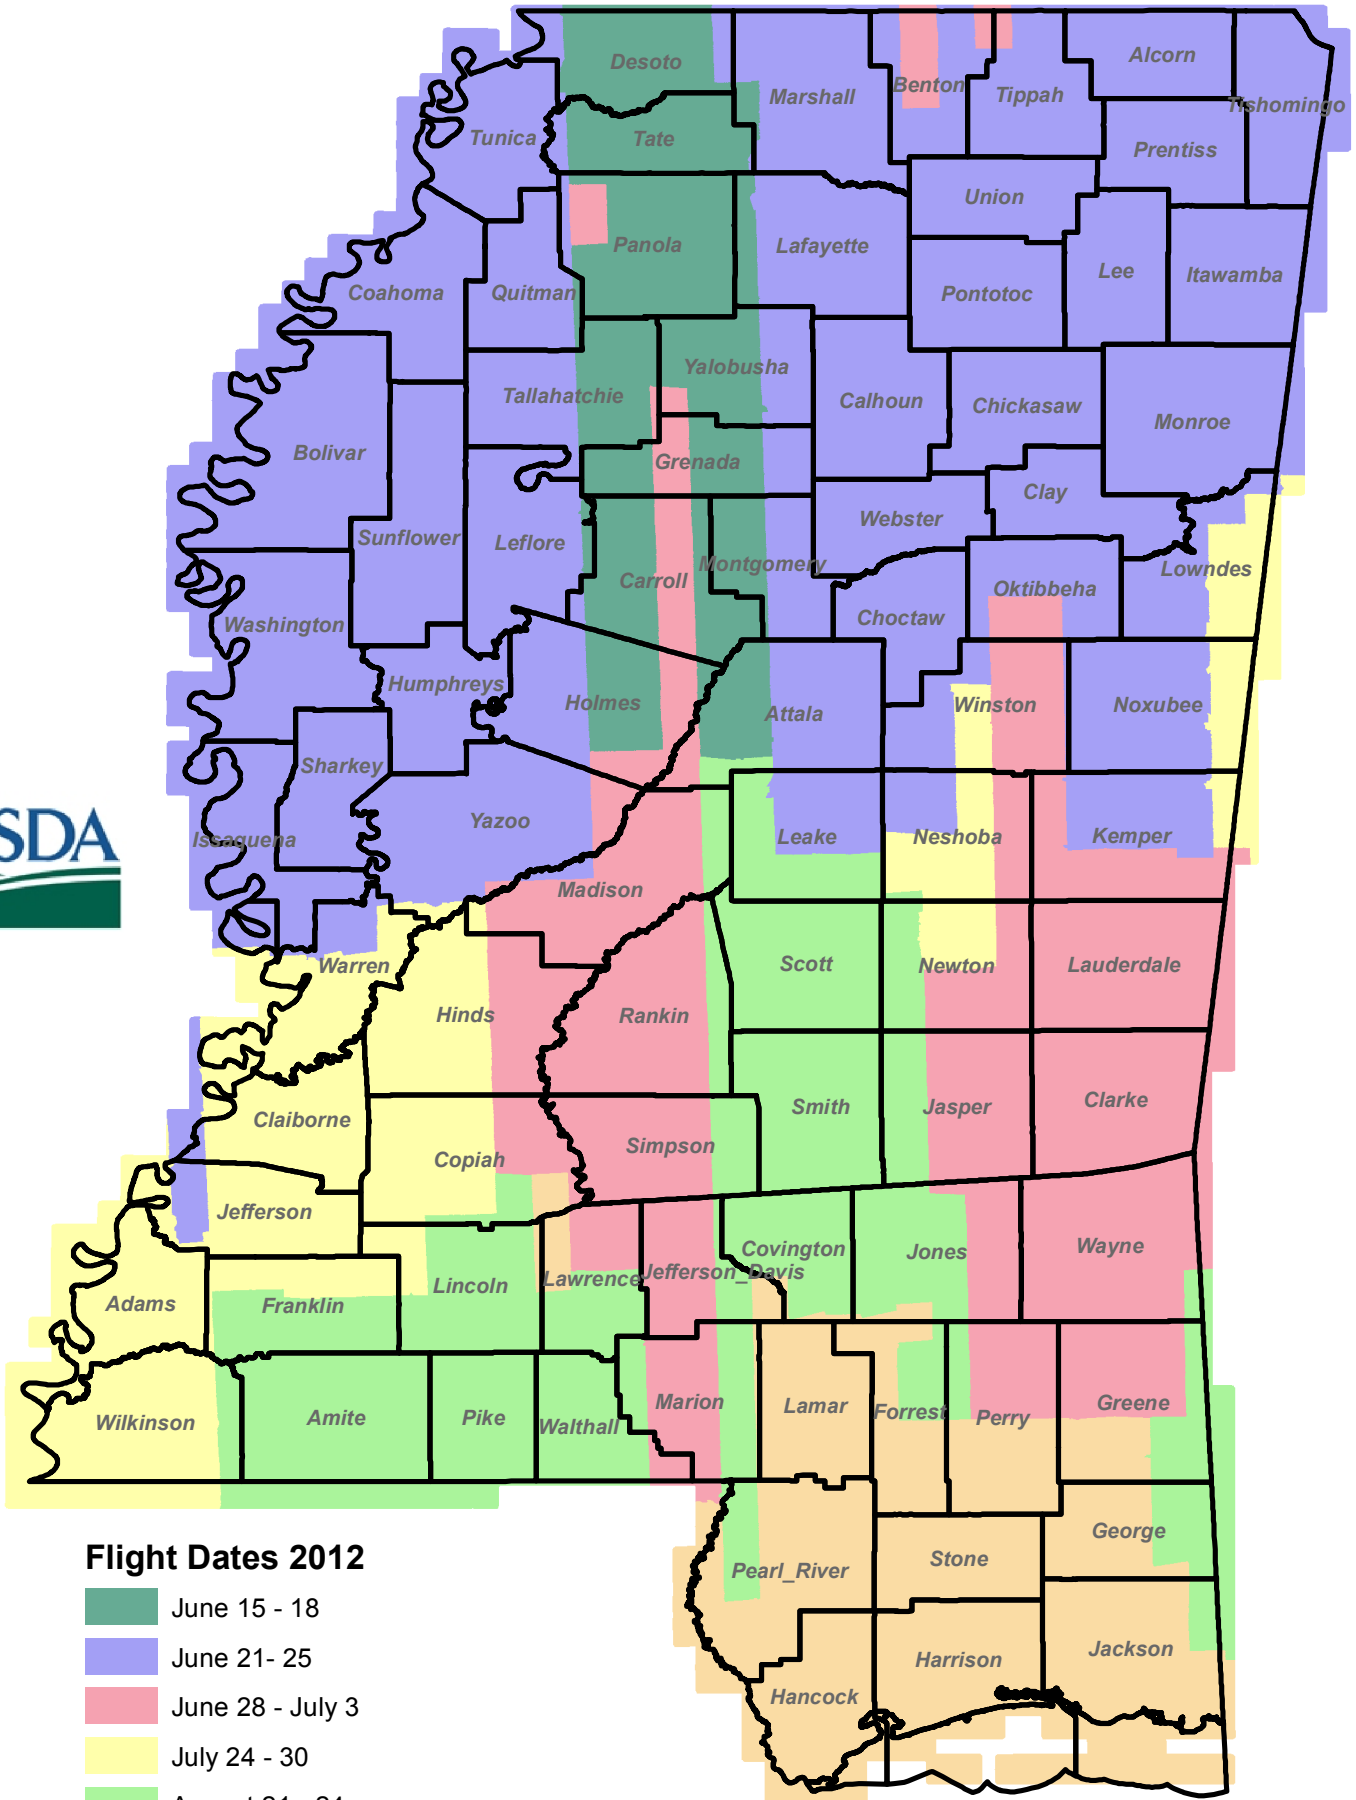

NAIP 2012 Flight Dates

Flight Dates 2012

- June 15 - 18
- June 21 - 25
- June 28 - July 3
- July 24 - 30
- August 21 - 24
- September 9