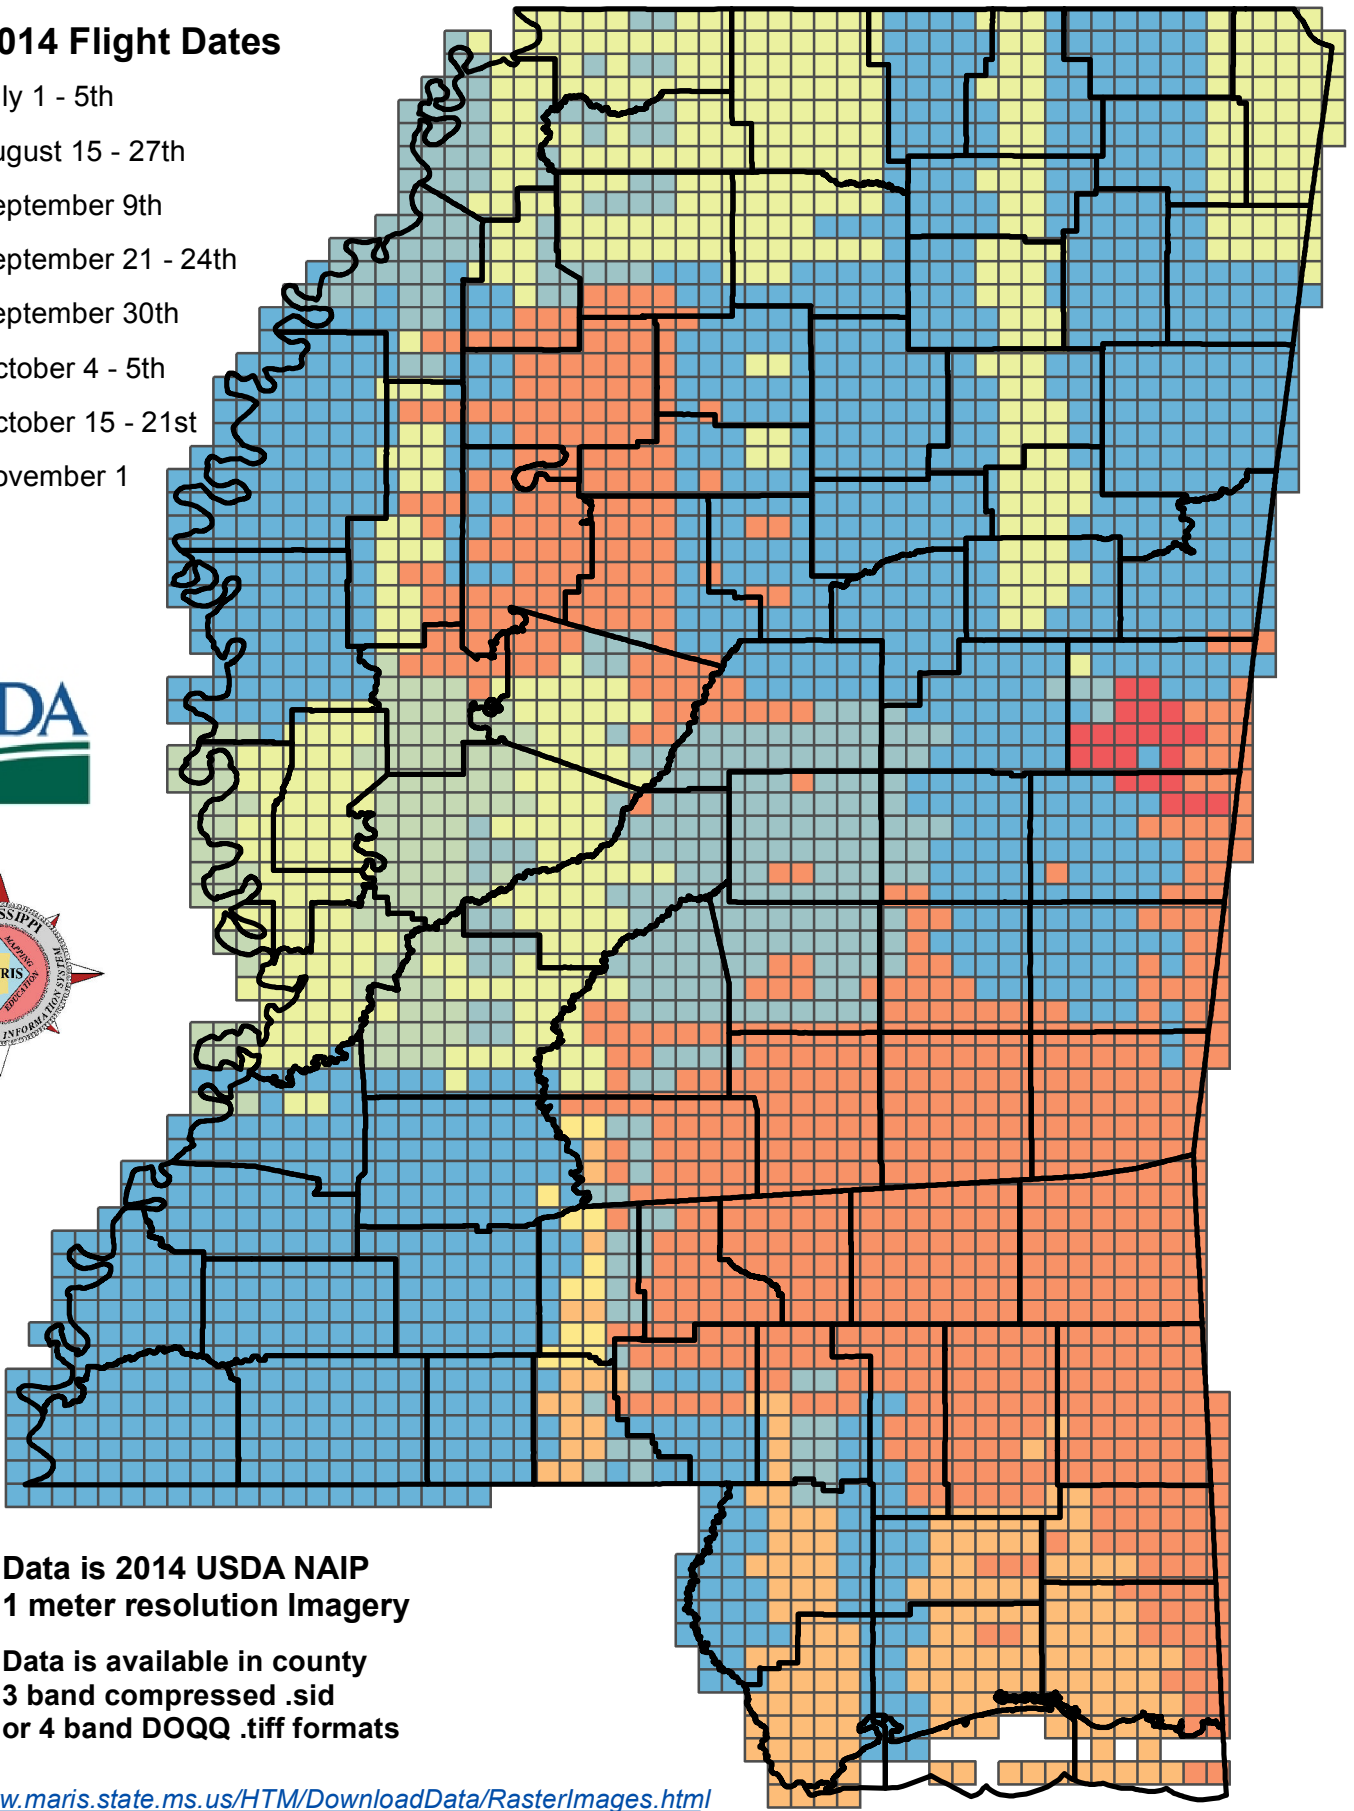

# NAIP 2014 Flight Dates

## NAIP 2014 Flight Dates

- July 1 - 5th
- August 15 - 27th
- September 9th
- September 21 - 24th
- September 30th
- October 4 - 5th
- October 15 - 21st
- November 1

Data is 2014 USDA NAIP  
1 meter resolution Imagery