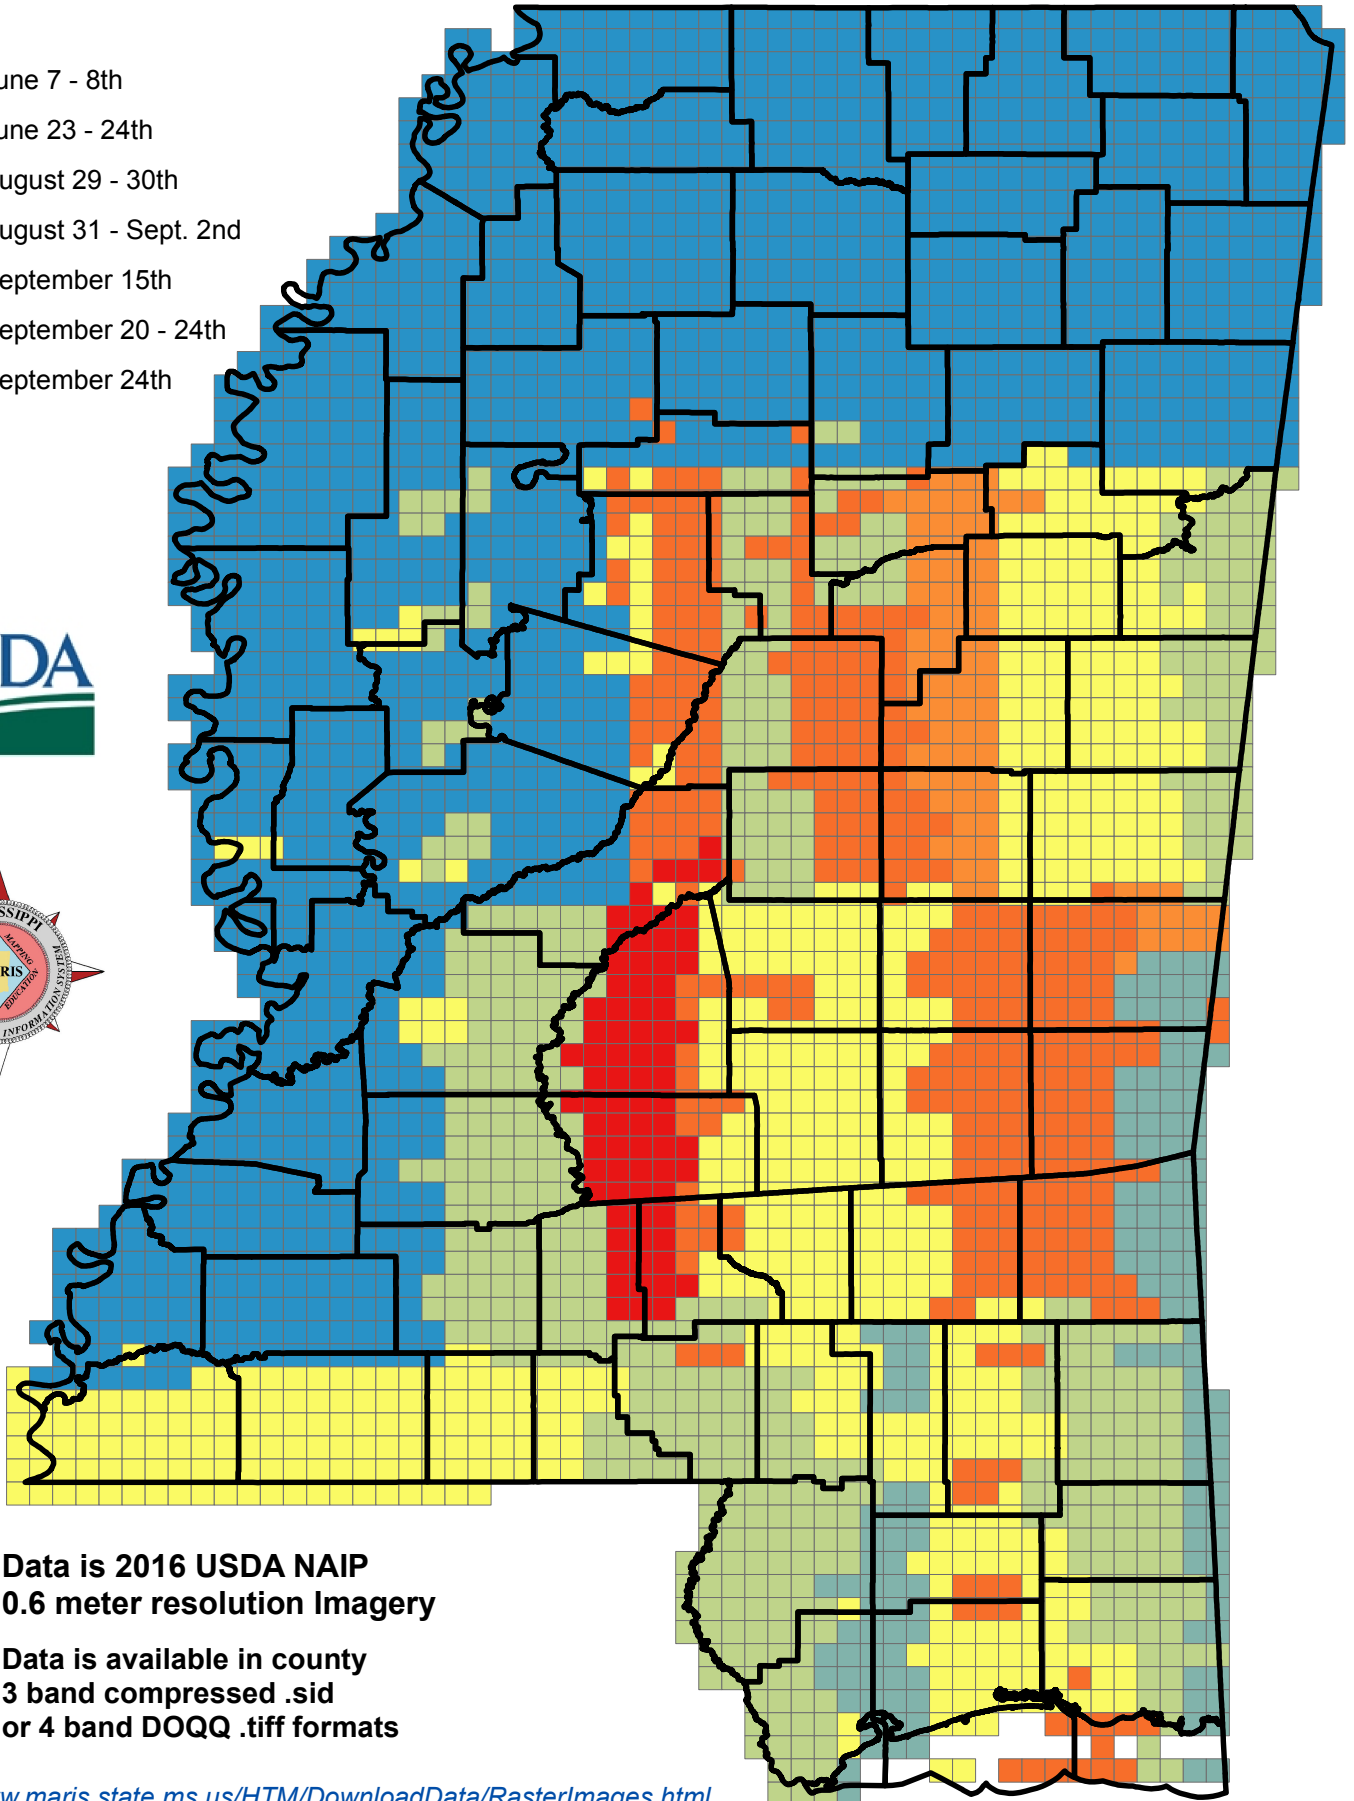

NAIP 2016 Flight Dates

Dates

- June 7 - 8th
- June 23 - 24th
- August 29 - 30th
- August 31 - Sept. 2nd
- September 15th
- September 20 - 24th
- September 24th

Data is 2016 USDA NAIP
0.6 meter resolution Imagery

Data is available in county
3 band compressed .sid
or 4 band DOQQ .tiff formats

<http://www.maris.state.ms.us/HTM/DownloadData/RasterImages.html>