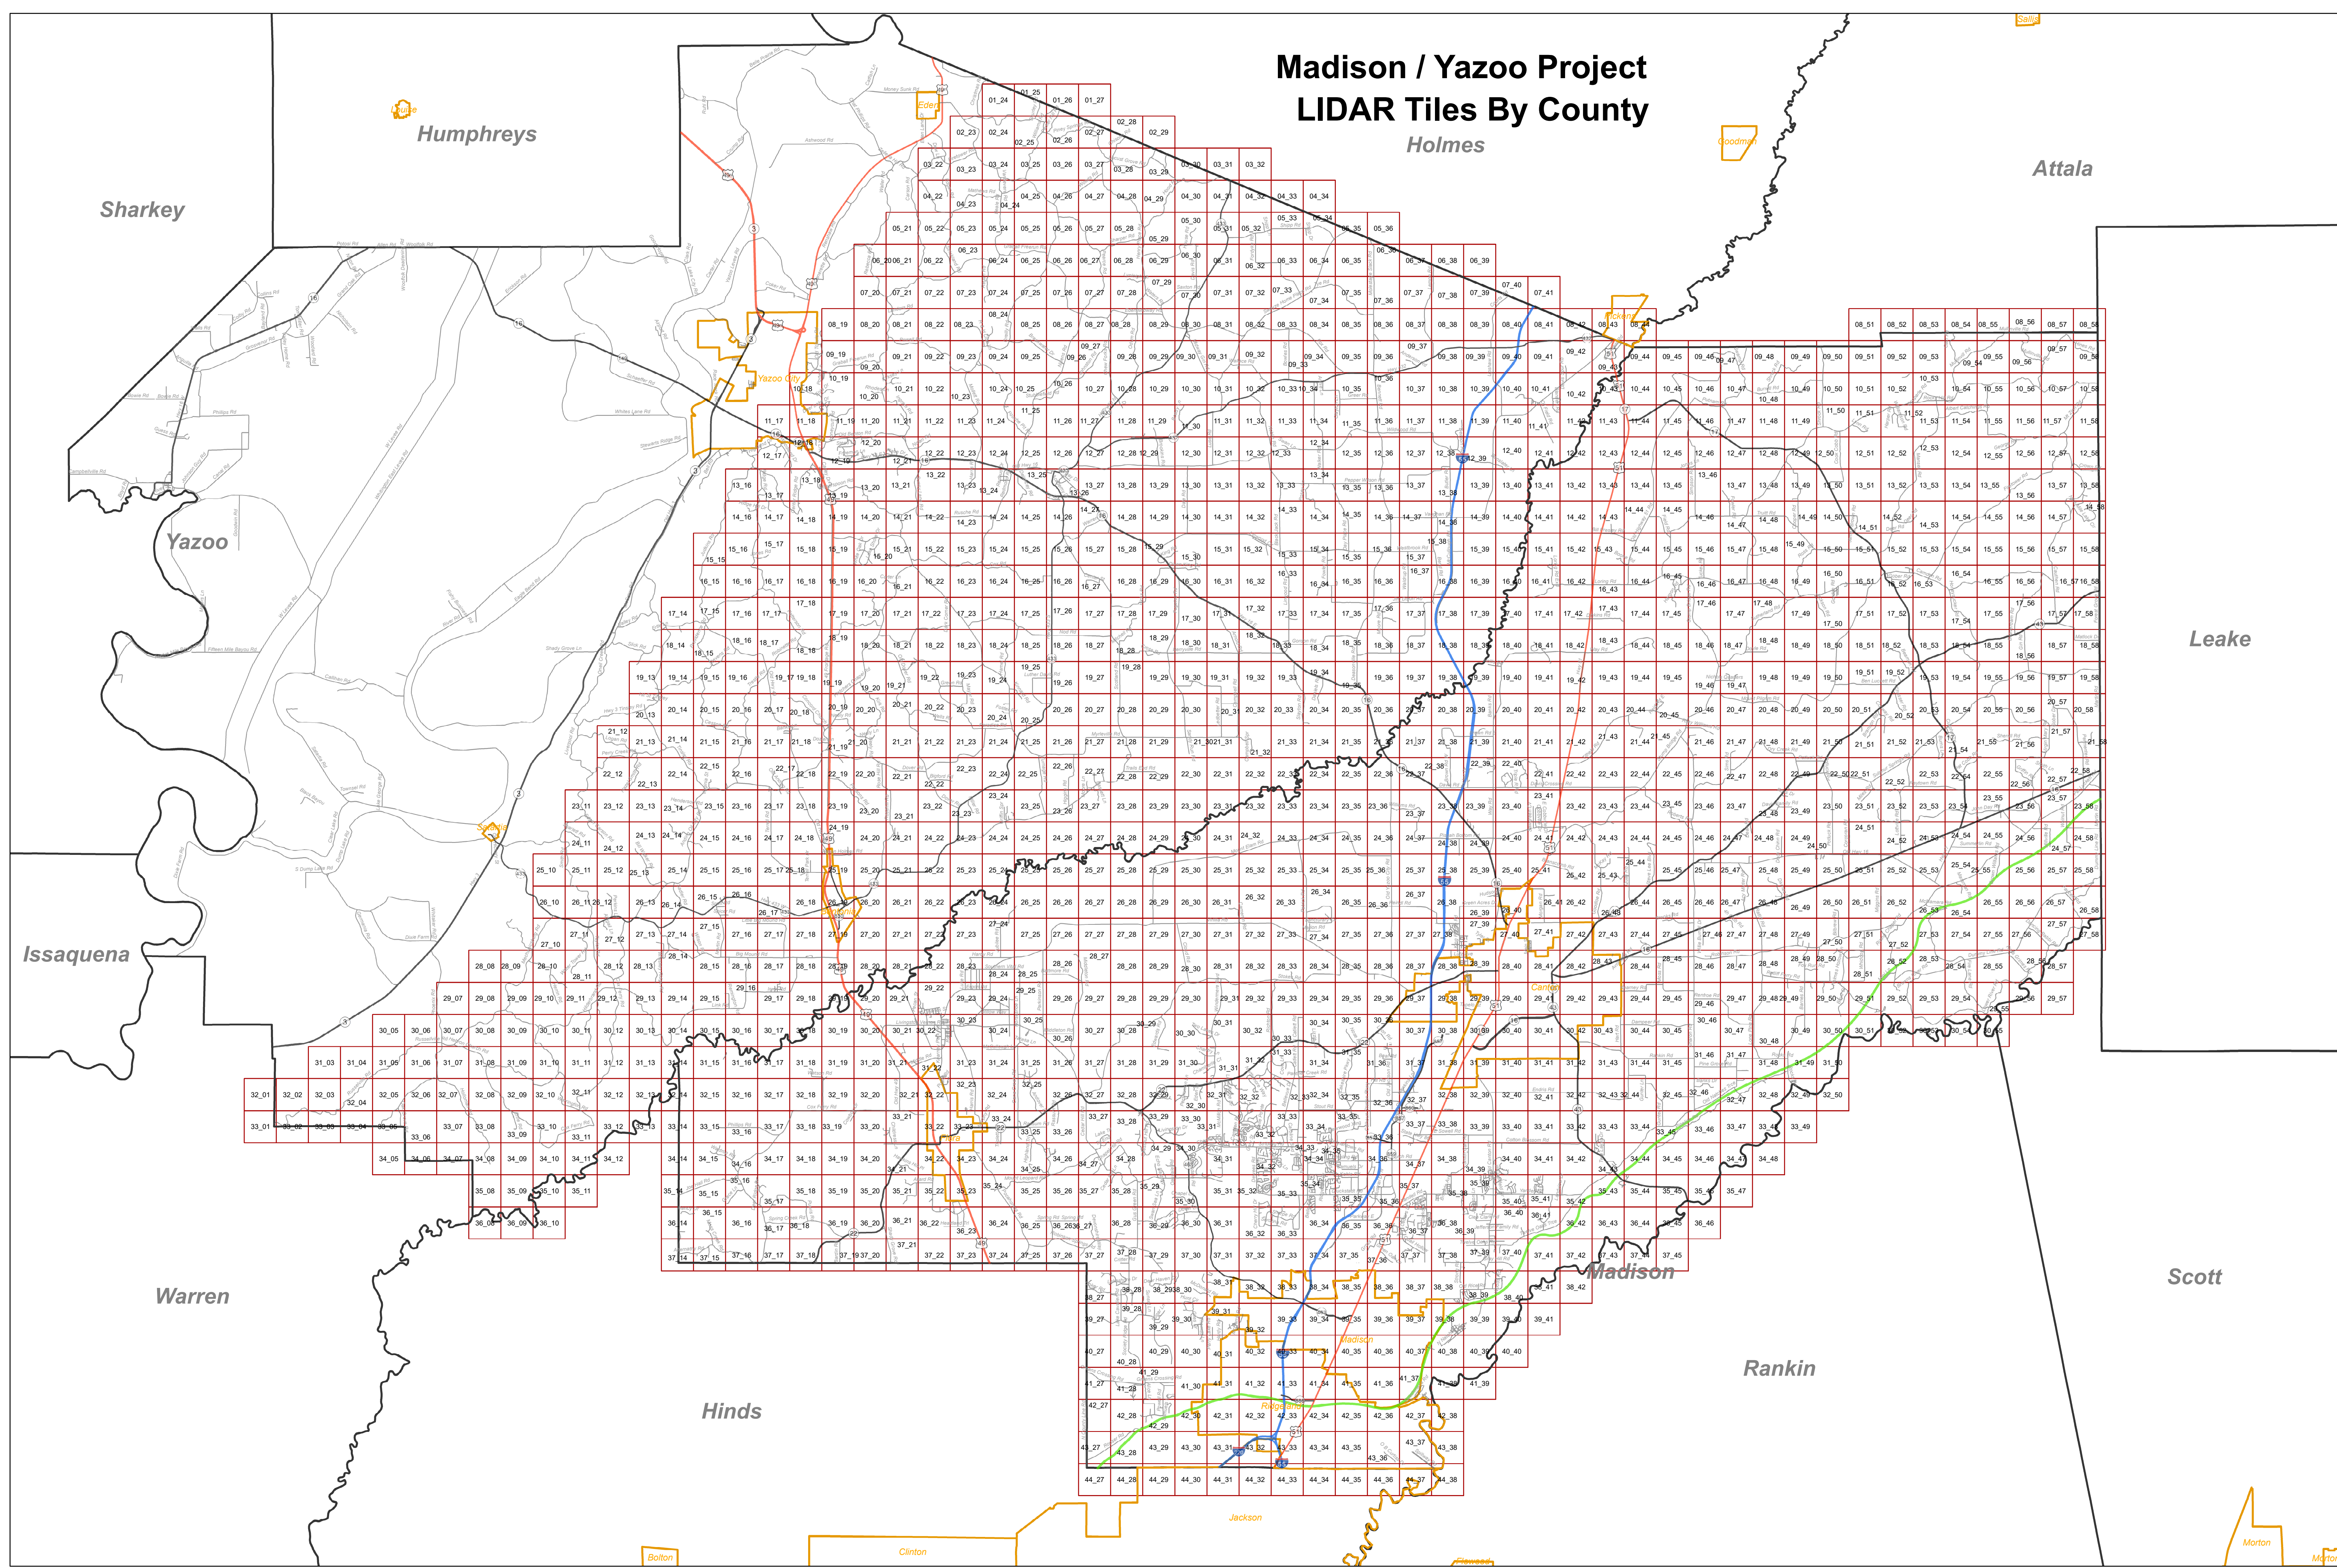

Madison / Yazoo Project LIDAR Tiles By County

Humphreys

Holmes

Attala

Sharkey

Yazoo

Leake

Issaquena

Warren

Hinds

Scott

Rankin

Jackson

Morton

Bolton

Clinton

Morton